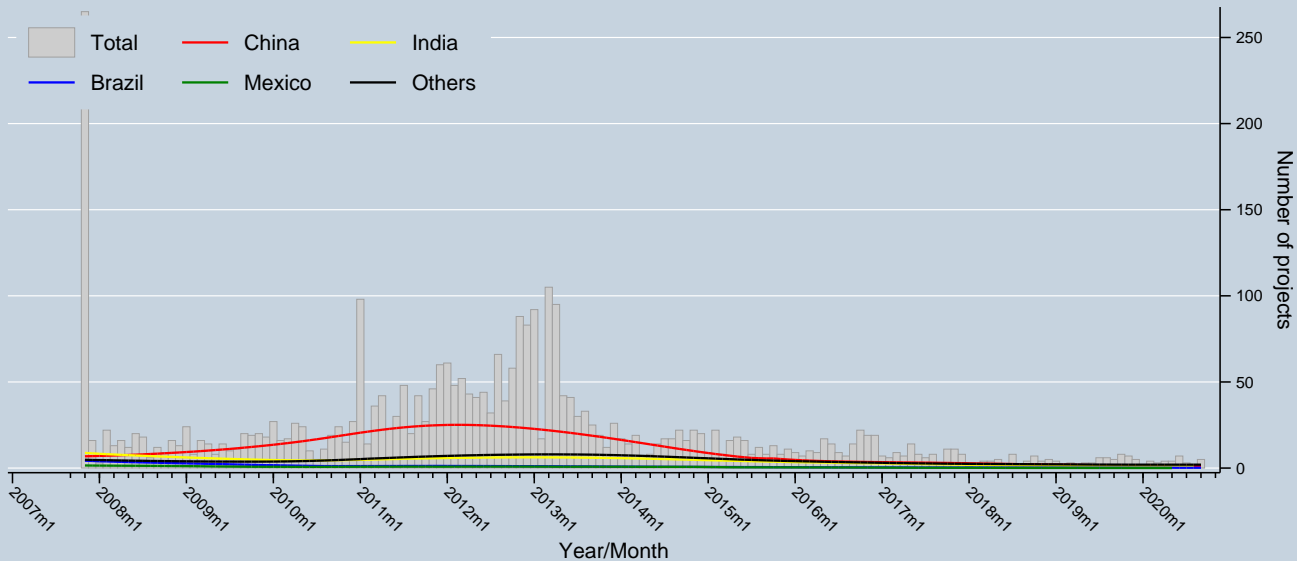

Trend of projects issued and issuing for the first time by Host Party

Data as of 30 Sep 2020
Source: UNFCCC

Notes: Trends are locally weighted regressions at a bandwidth of 0.50