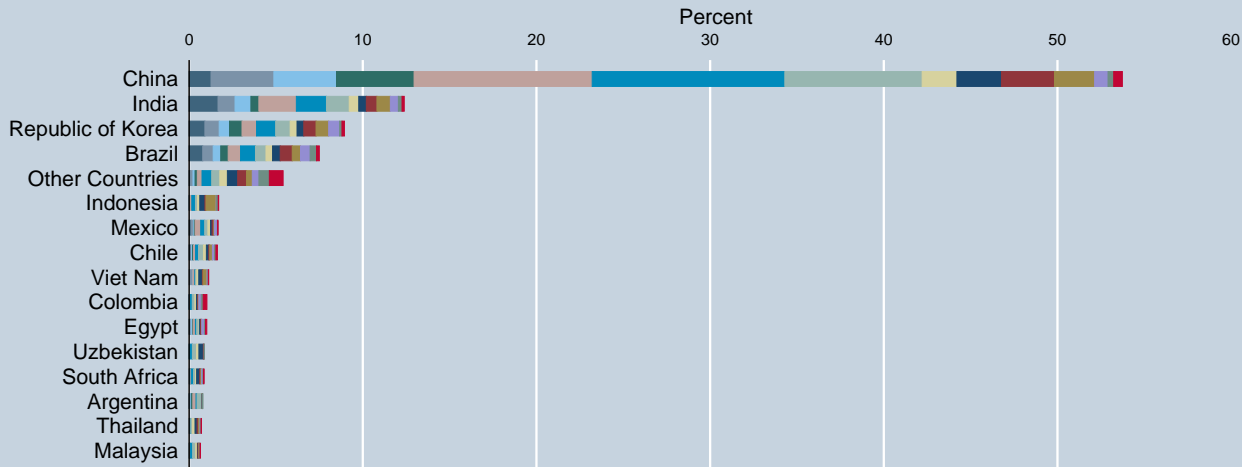

# Distribution of CERs issued by Host Party

Total number of CERs issued: 2,049,461,899

Year of date of issuance  
Data as of 30 Sep 2020  
Source: UNFCCC