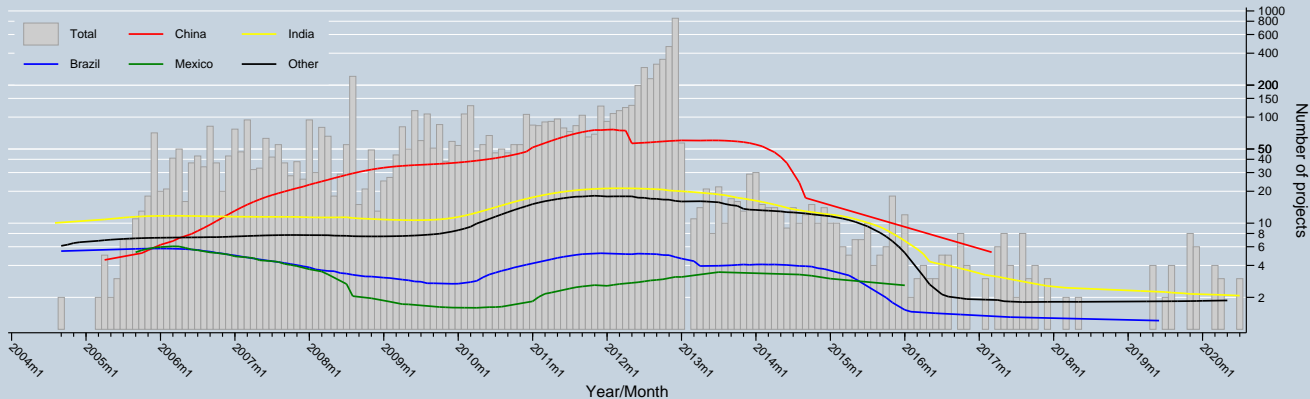

Trend of projects starting the registration process by Host Party

Data as of 31 Jul 2020
Source: UNFCCC

Notes:

- Trend is a locally weighted regression at a bandwidth of 0.50
- Logarithmic scale has been applied