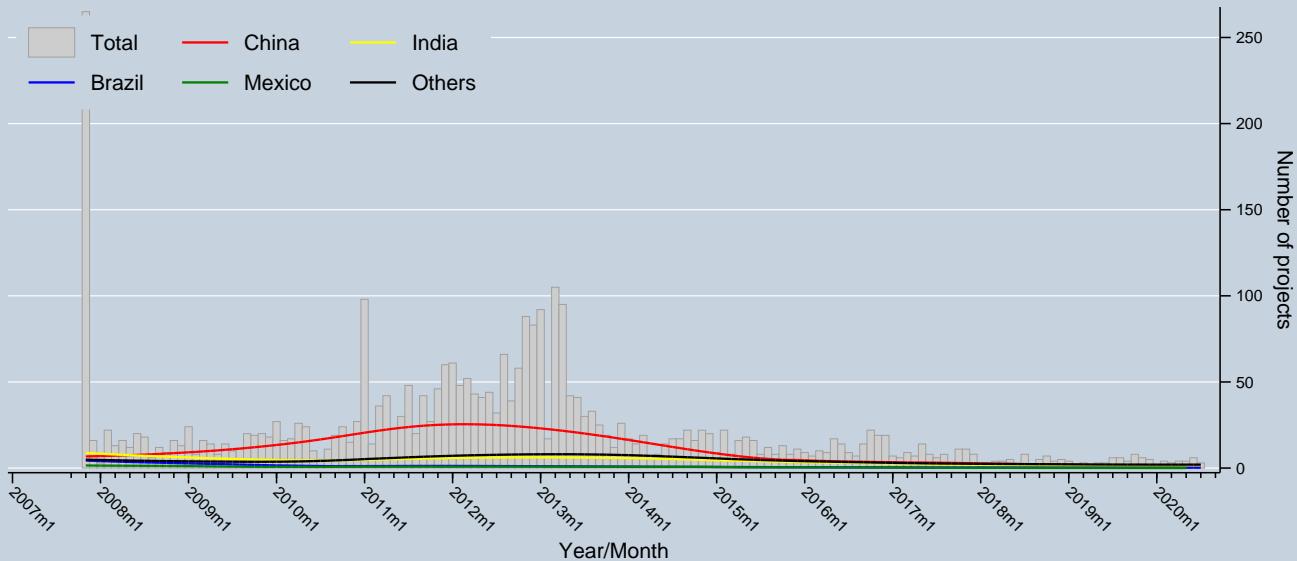

Trend of projects issued and issuing for the first time by Host Party

Data as of 31 Jul 2020
Source: UNFCCC

Notes: Trends are locally weighted regressions at a bandwidth of 0.50