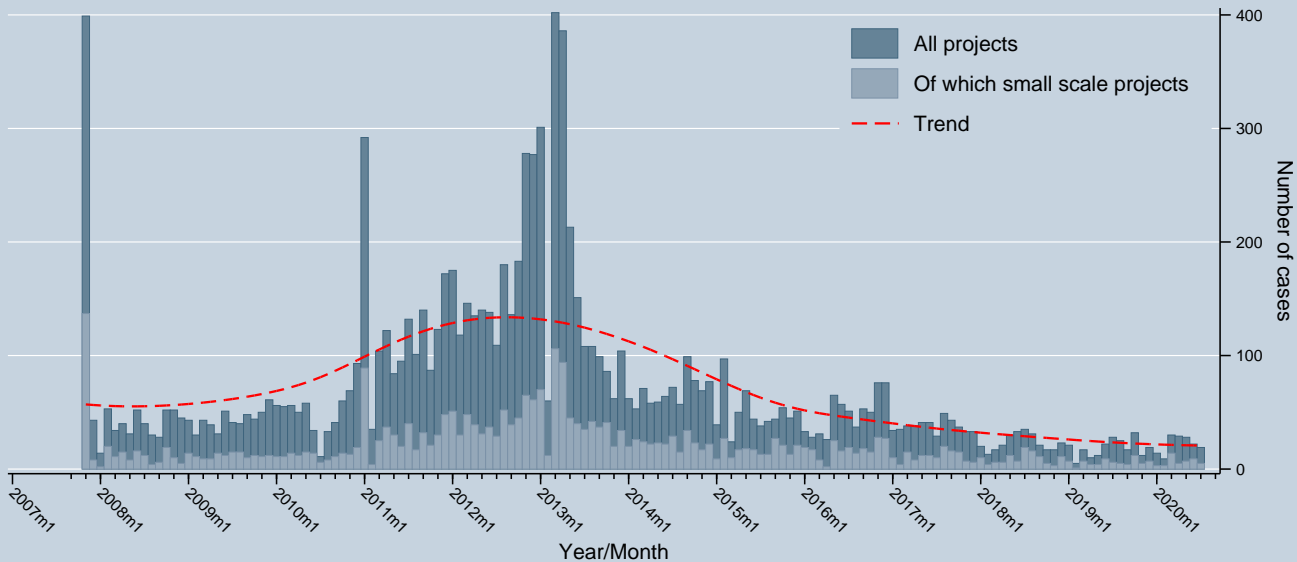

Issued and issuing cases

Data as of 31 Jul 2020
Source: UNFCCC

Notes: The trend is a locally weighted regression at a bandwidth of 0.50