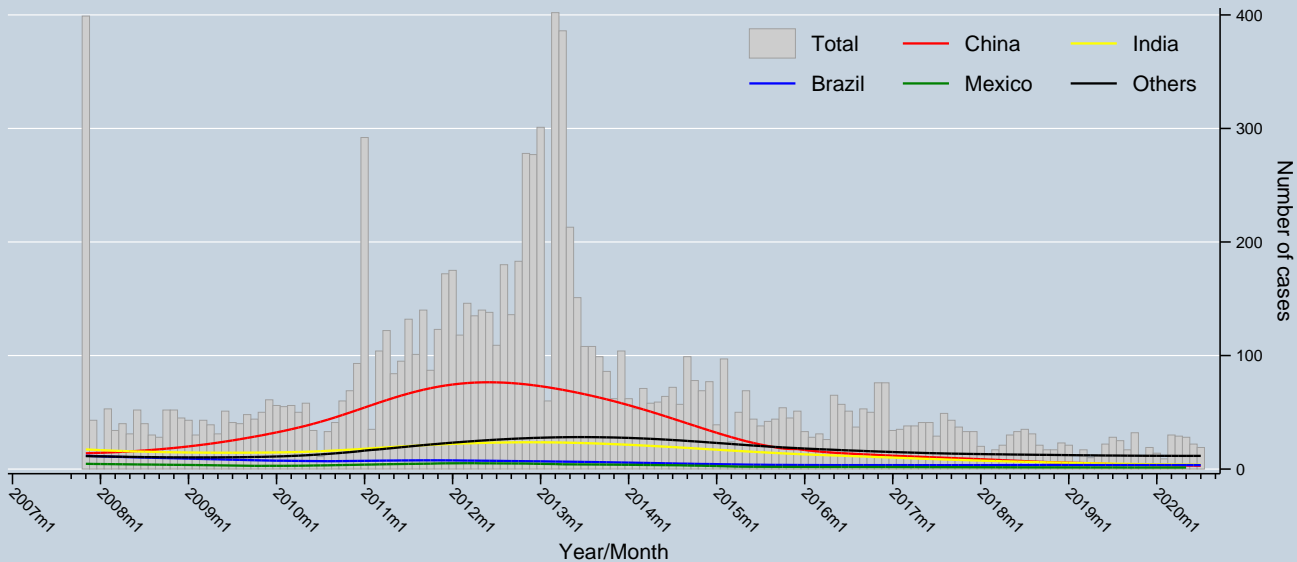

# Trend of issued and issuing cases by Host Party

Data as of 31 Jul 2020  
Source: UNFCCC

Notes: Trends are locally weighted regressions at a bandwidth of 0.50