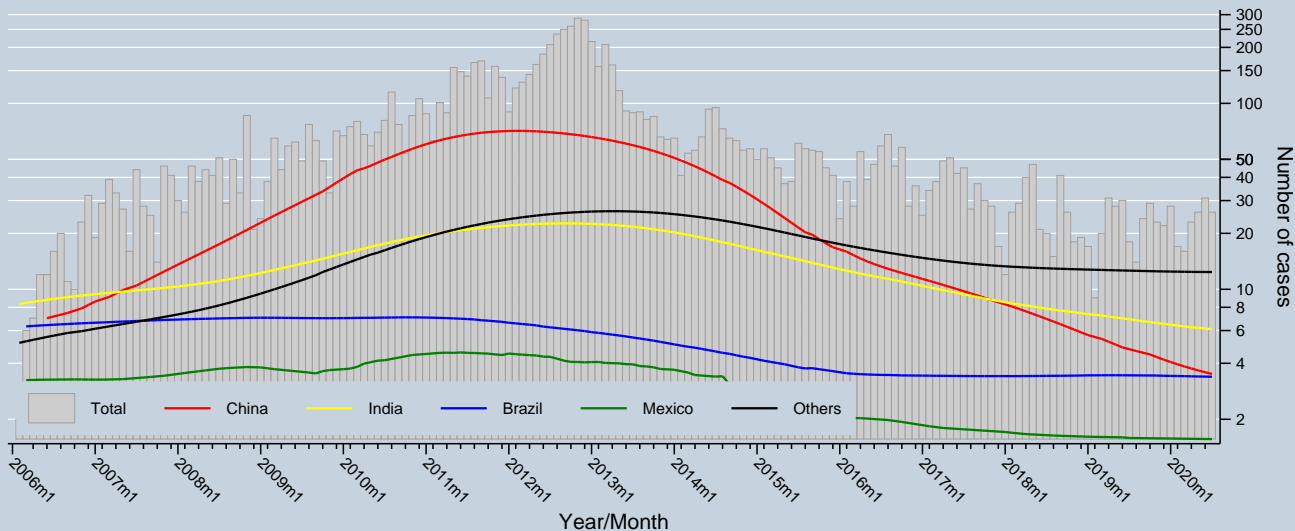

Trend of cases starting the issuance process by Host Party

Data as of 31 Jul 2020
Source: UNFCCC

Notes:
 - Trend is a locally weighted regression at a bandwidth of 0.50
 - Logarithmic scale has been applied