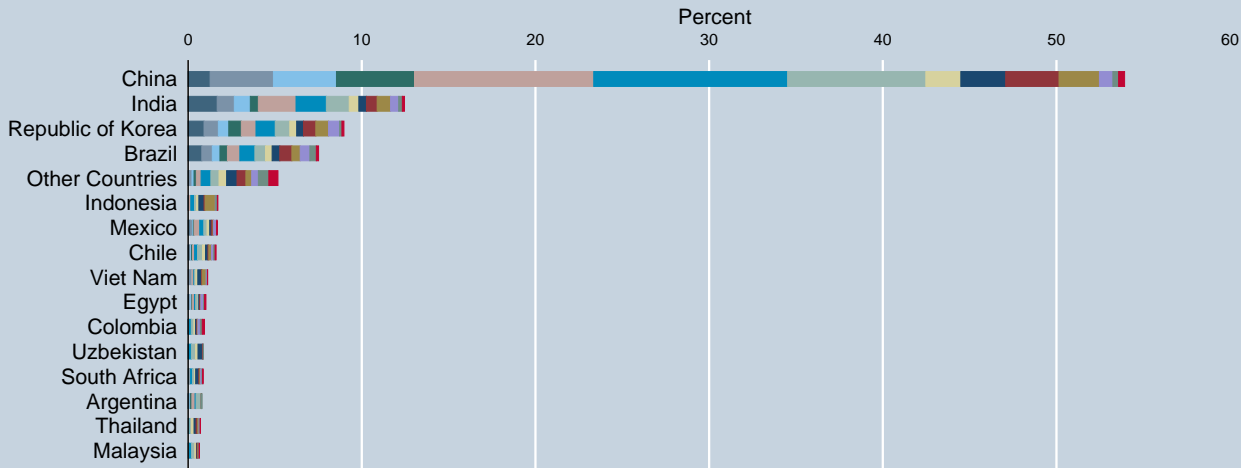

Distribution of CERs issued by Host Party

Total number of CERs issued: 2,036,441,721

Year of date of issuance
Data as of 31 Jul 2020
Source: UNFCCC