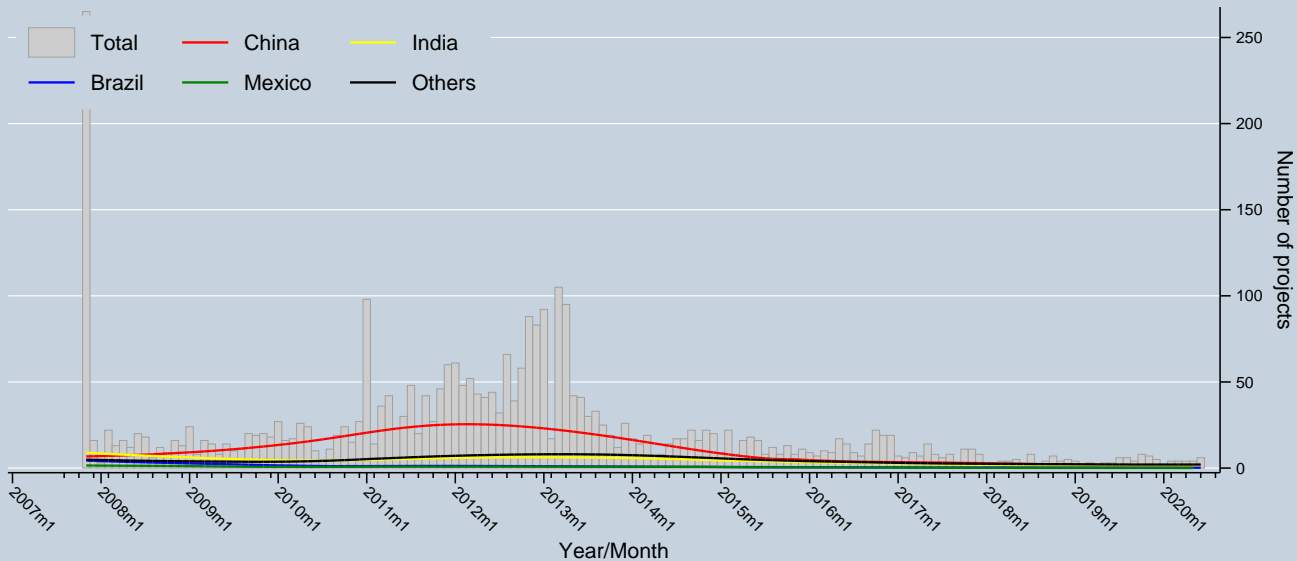

Trend of projects issued and issuing for the first time by Host Party

Data as of 30 Jun 2020
Source: UNFCCC

Notes: Trends are locally weighted regressions at a bandwidth of 0.50