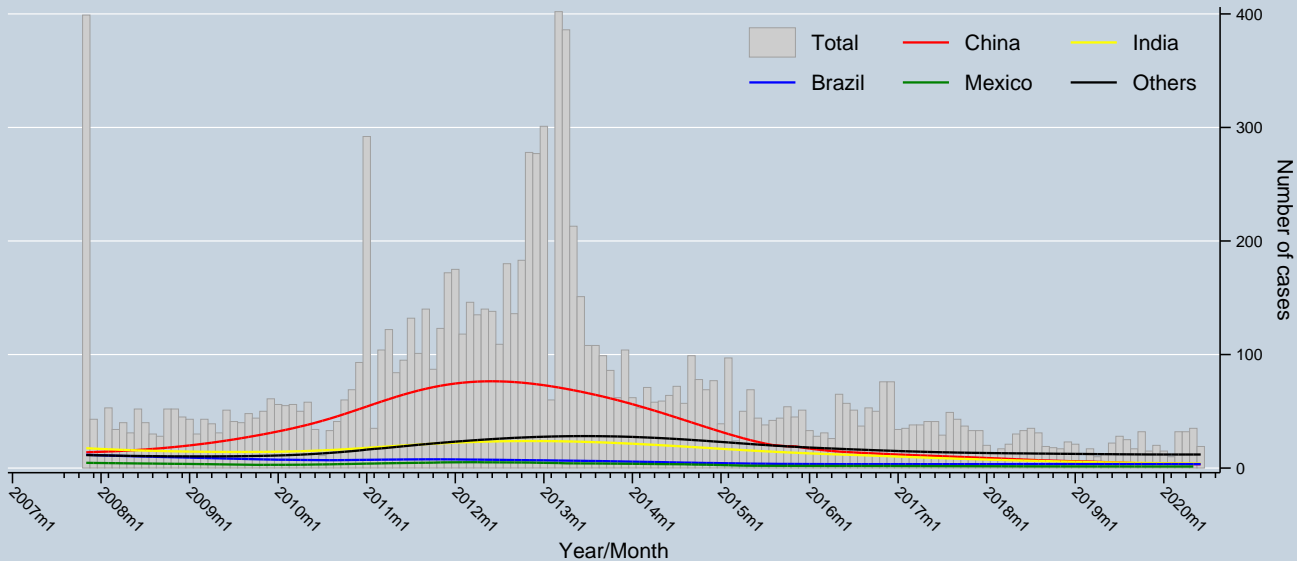

# Trend of issued and issuing cases by Host Party

Data as of 30 Jun 2020  
Source: UNFCCC

Notes: Trends are locally weighted regressions at a bandwidth of 0.50