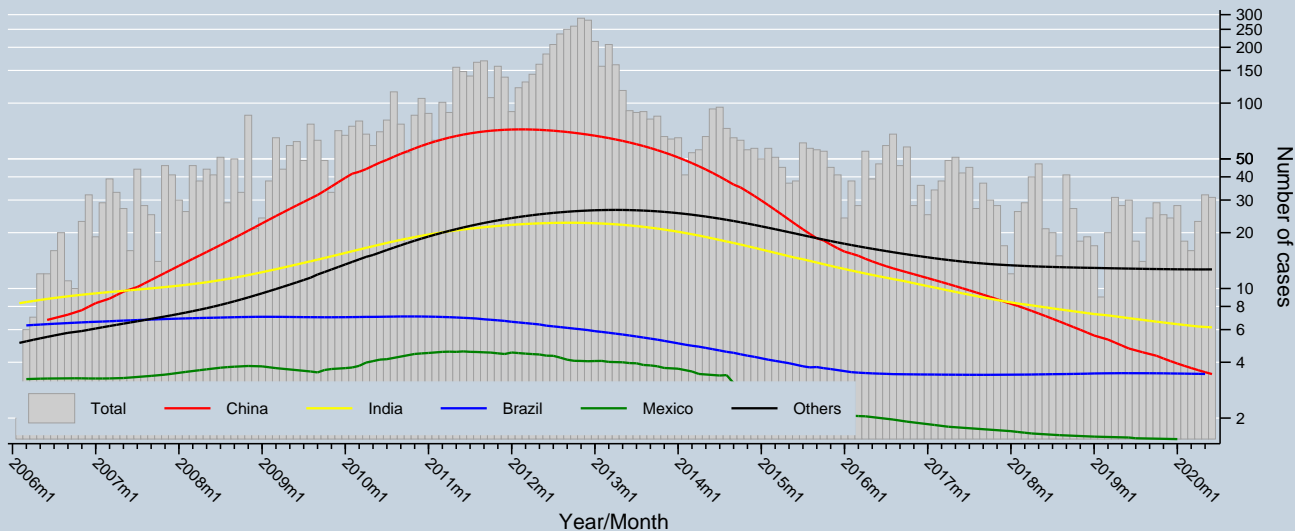

Trend of cases starting the issuance process by Host Party

Data as of 30 Jun 2020
Source: UNFCCC

Notes:
- Trend is a locally weighted regression at a bandwidth of 0.50
- Logarithmic scale has been applied