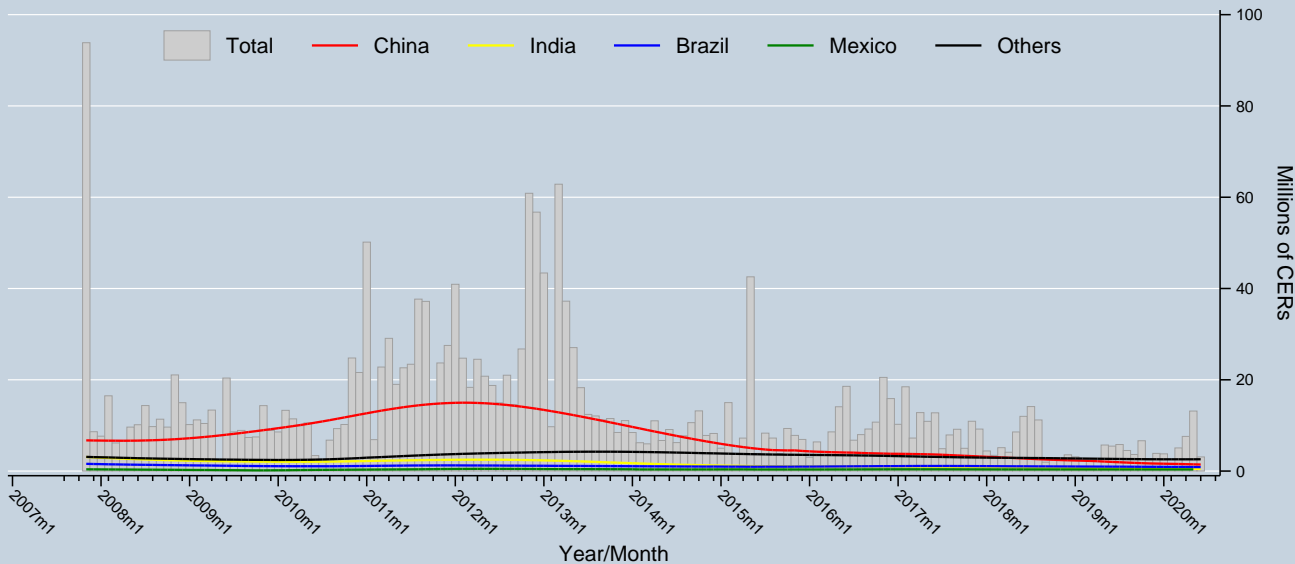

Trend of CERs issued and issuing by Host Party

Data as of 30 Jun 2020
Source: UNFCCC

Notes: Trends are locally weighted regressions at a bandwidth of 0.50