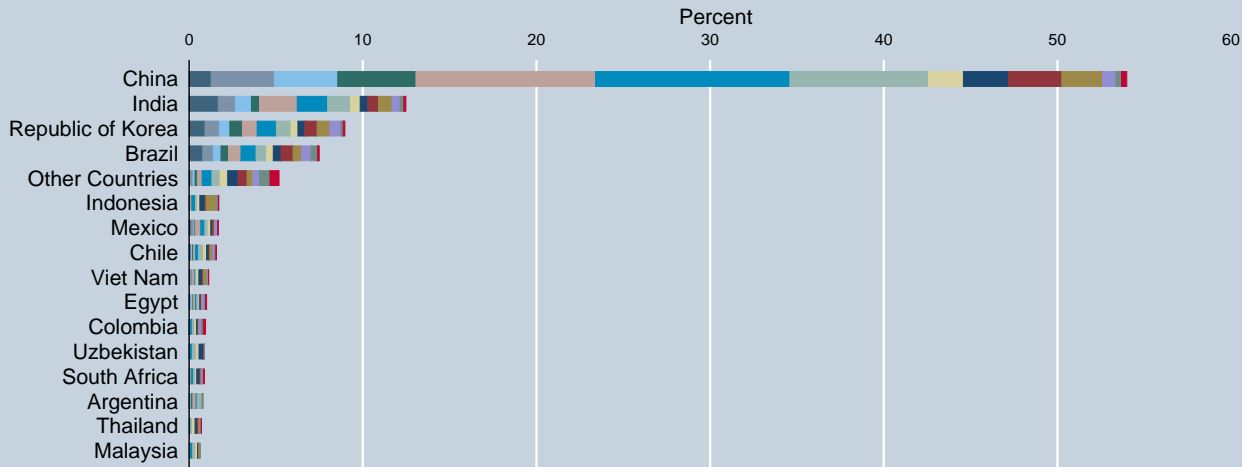

Distribution of CERs issued by Host Party

Total number of CERs issued: 2,032,185,595

Year of date of issuance
Data as of 30 Jun 2020
Source: UNFCCC