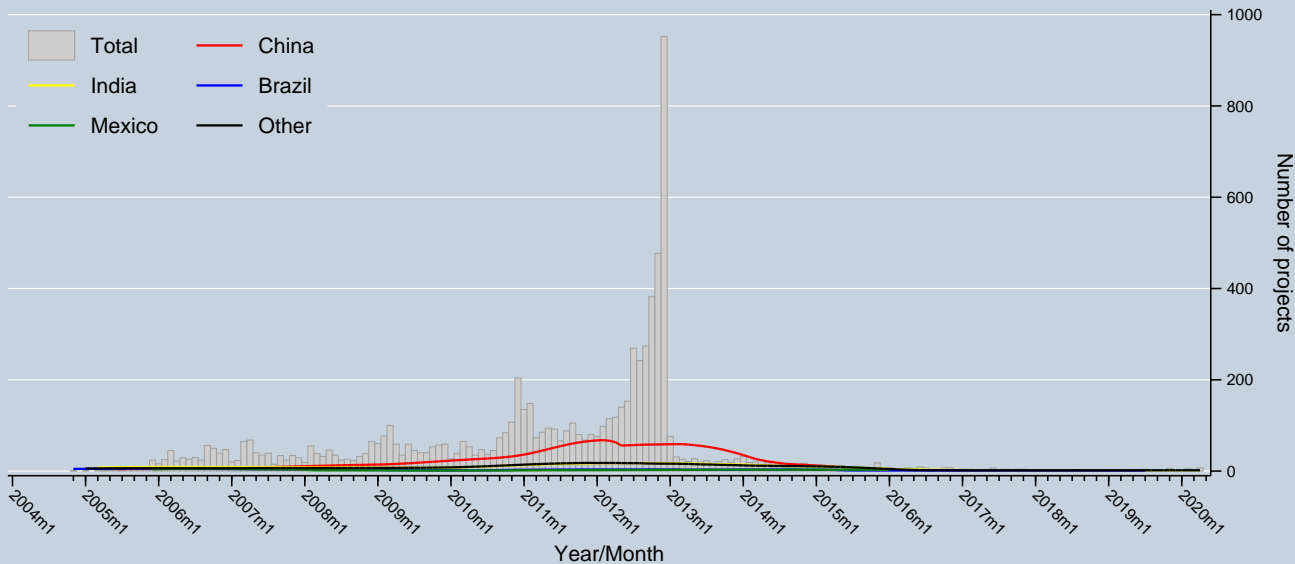

Trend of projects registered and registering by Host Party

Data as of 30 Apr 2020
Source: UNFCCC

Notes: Trends are locally weighted regressions at a bandwidth of 0.50