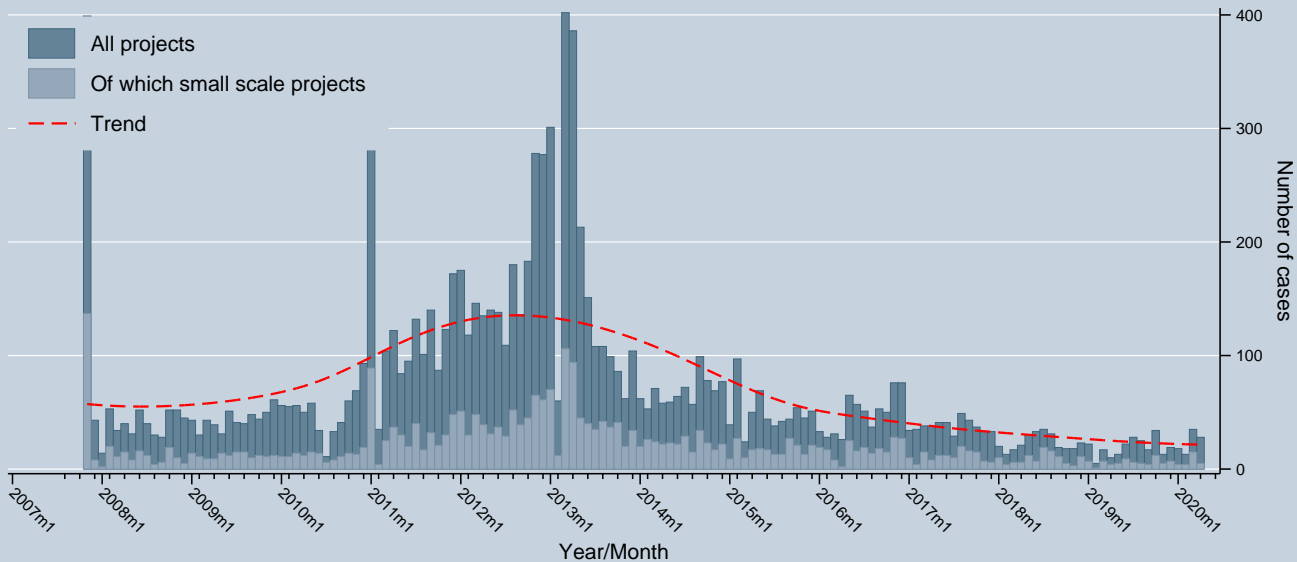

Issued and issuing cases

Data as of 30 Apr 2020
Source: UNFCCC

Notes: The trend is a locally weighted regression at a bandwidth of 0.50