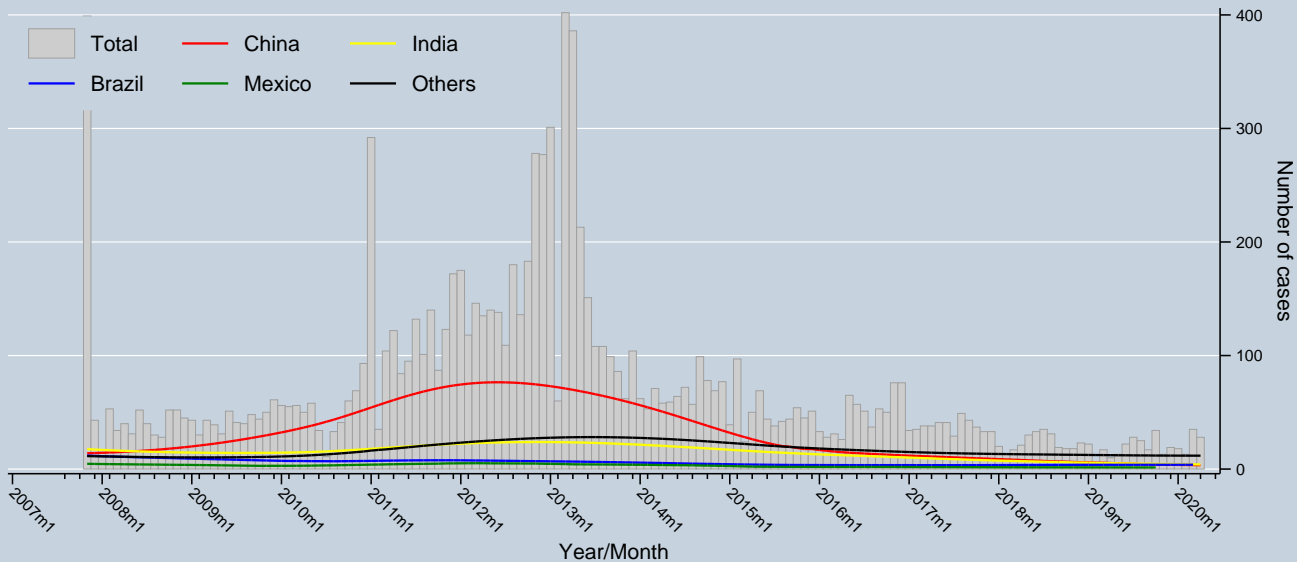

# Trend of issued and issuing cases by Host Party

Data as of 30 Apr 2020  
Source: UNFCCC

Notes: Trends are locally weighted regressions at a bandwidth of 0.50