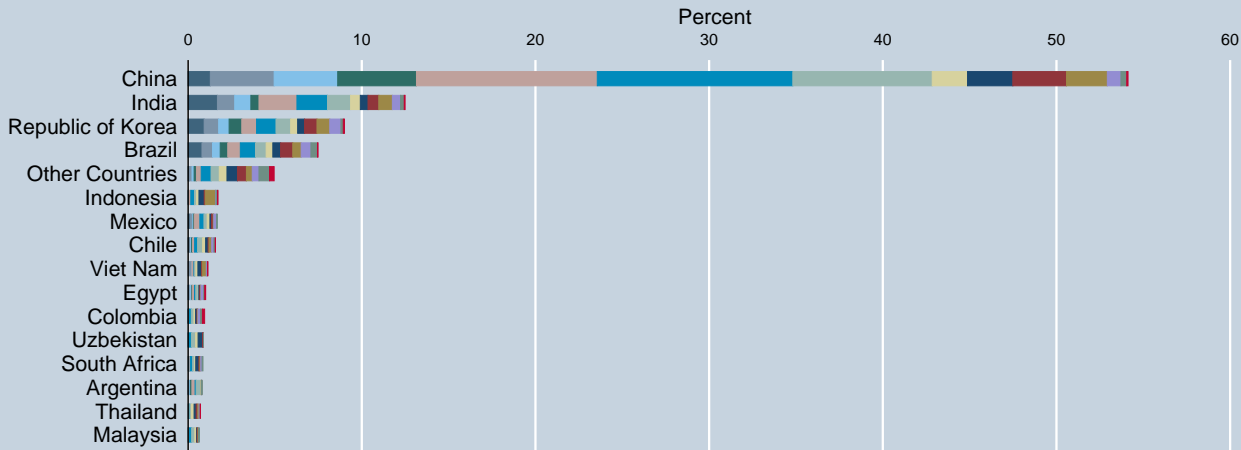

Distribution of CERs issued by Host Party

Total number of CERs issued: 2,018,919,743

Year of date of issuance
Data as of 30 Apr 2020
Source: UNFCCC