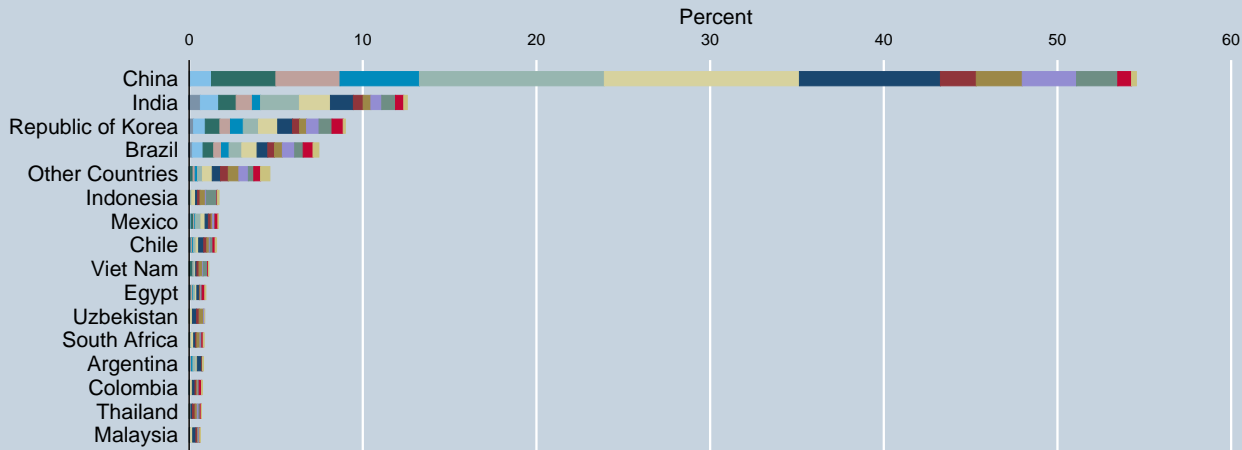

# Distribution of CERs issued by Host Party

Total number of CERs issued: 2,001,700,468

Year of date of issuance  
Data as of 31 Oct 2019  
Source: UNFCCC