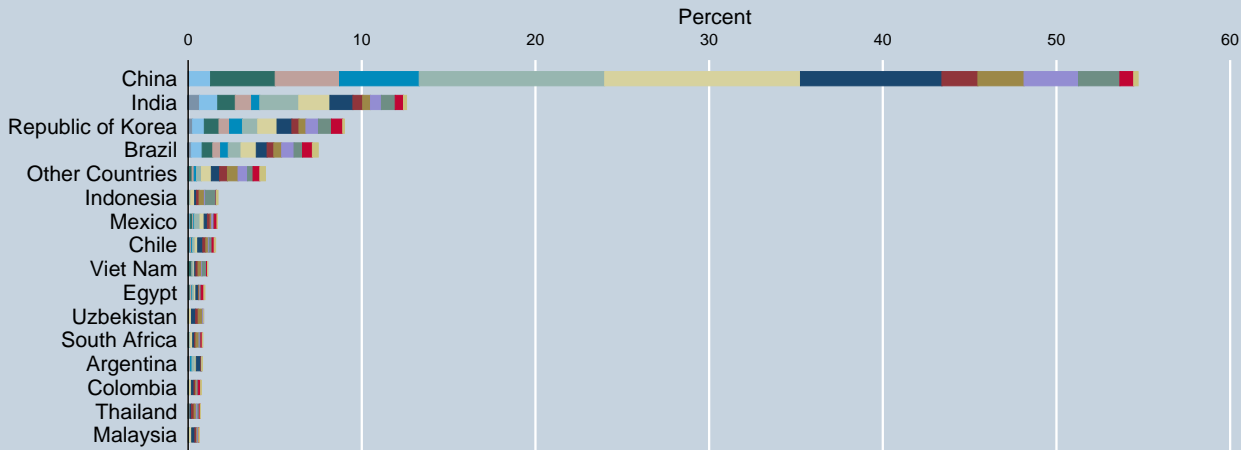

Distribution of CERs issued by Host Party

Total number of CERs issued: 1,995,058,366

Year of date of issuance
Data as of 30 Sep 2019
Source: UNFCCC