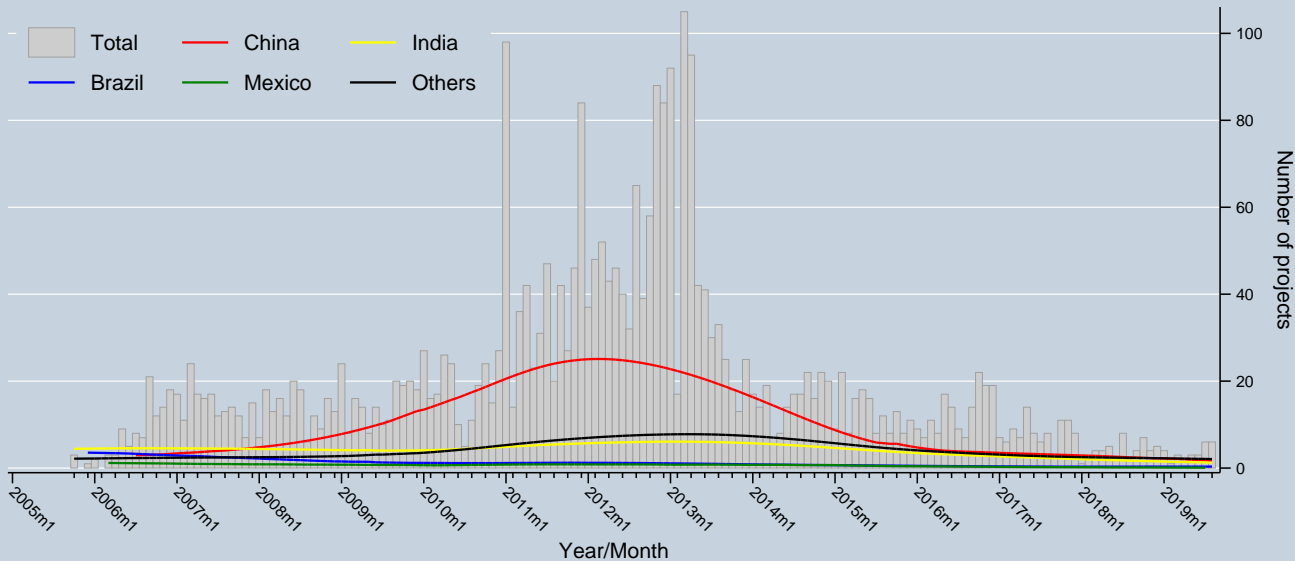

Trend of projects issued and issuing for the first time by Host Party

Data as of 31 Aug 2019
Source: UNFCCC

Notes: Trends are locally weighted regressions at a bandwidth of 0.50