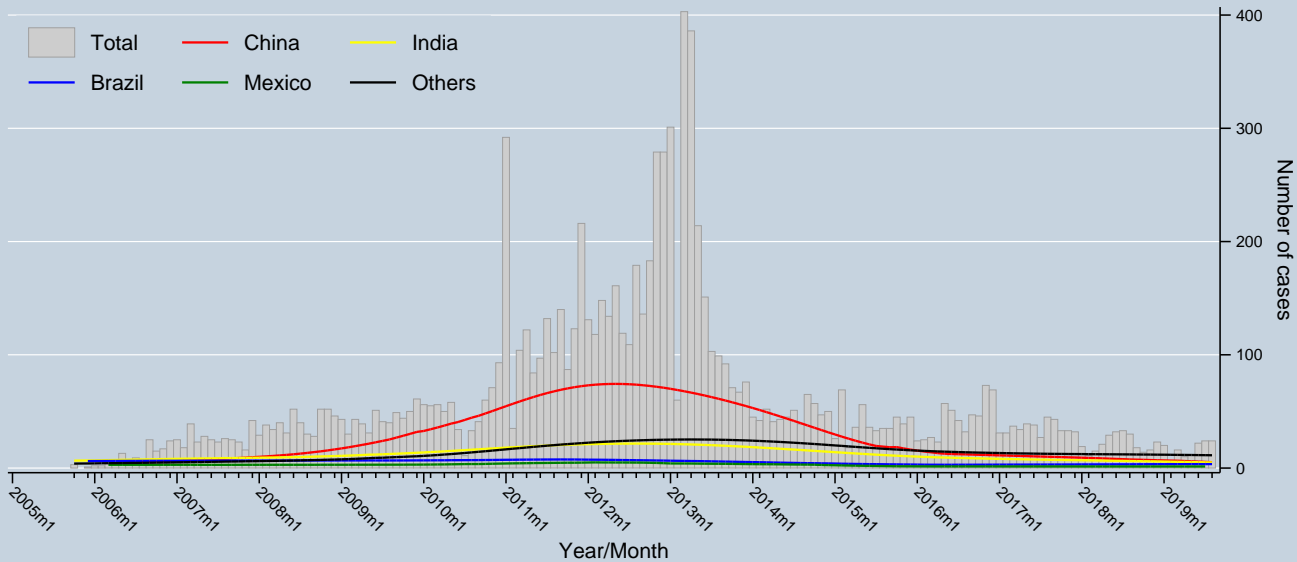

Trend of issued and issuing cases by Host Party

Data as of 31 Aug 2019
Source: UNFCCC

Notes: Trends are locally weighted regressions at a bandwidth of 0.50