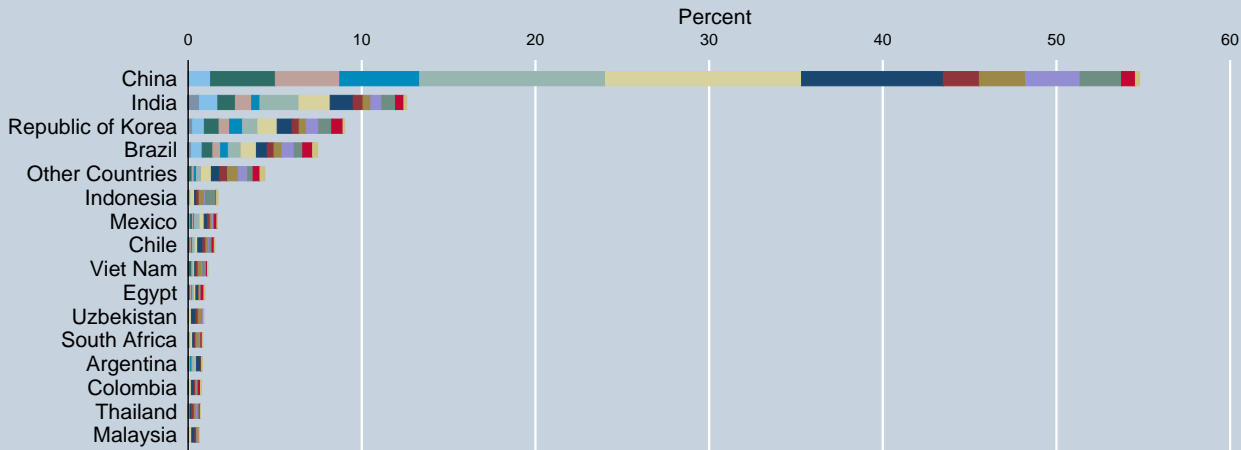

Distribution of CERs issued by Host Party

Total number of CERs issued: 1,991,419,268

Year of date of issuance
Data as of 31 Aug 2019
Source: UNFCCC