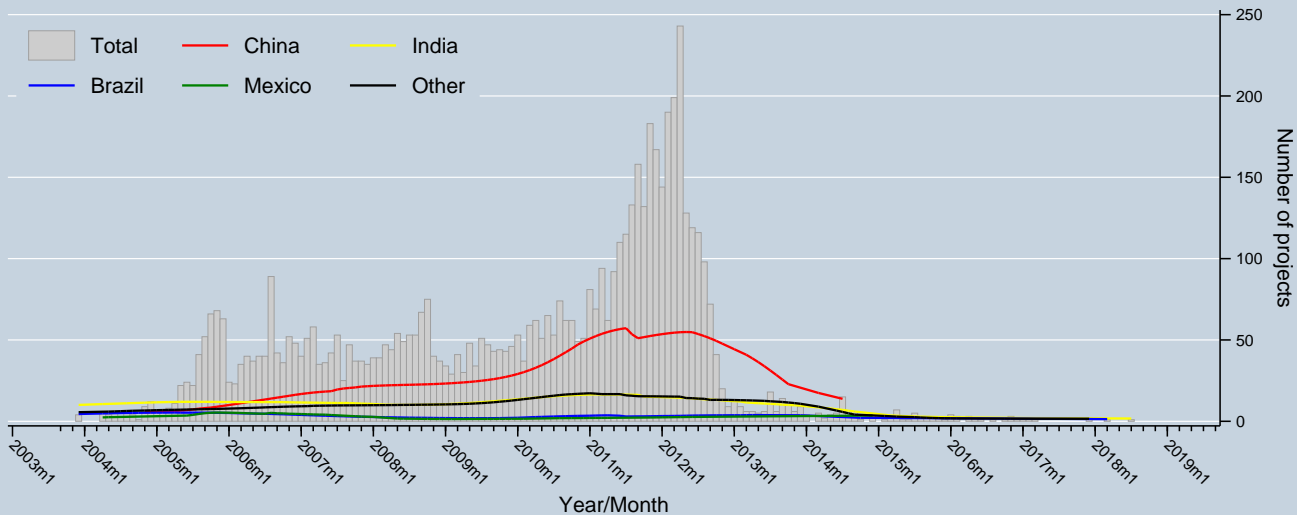

## Trend of projects entering validation by Host Party

Data as of 31 Jul 2019  
Source: UNFCCC

Notes: Trends are locally weighted regressions at a bandwidth of 0.50

Projects entering validation can be discontinued at any stage (excl. projects that have been resubmitted)