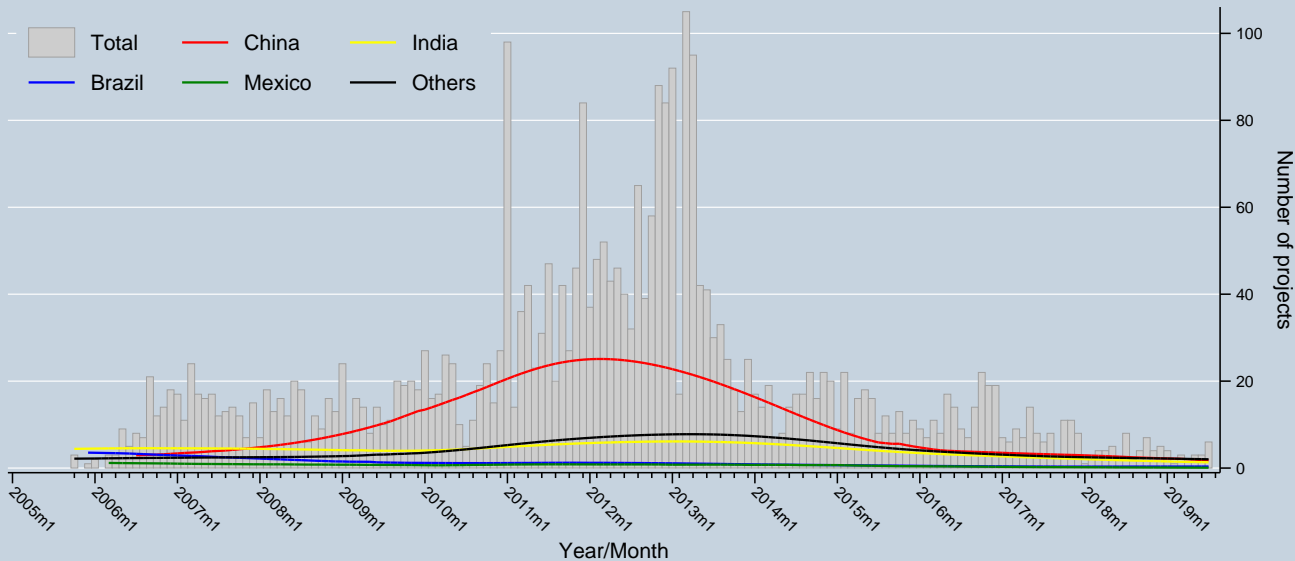

Trend of projects issued and issuing for the first time by Host Party

Data as of 31 Jul 2019
Source: UNFCCC

Notes: Trends are locally weighted regressions at a bandwidth of 0.50