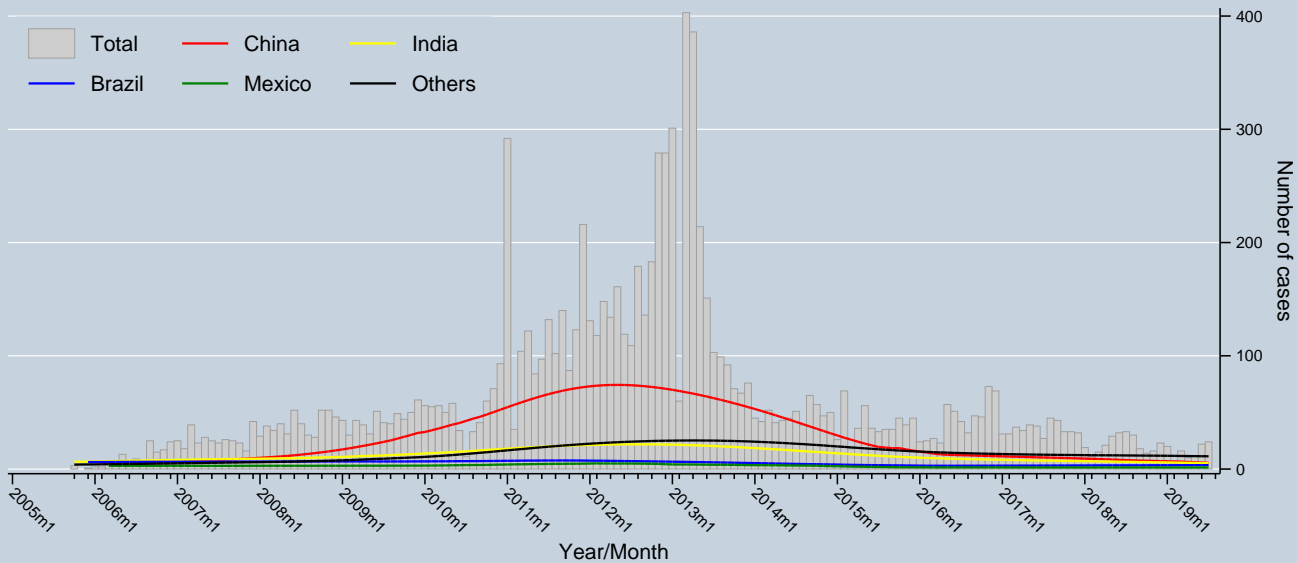

Trend of issued and issuing cases by Host Party

Data as of 31 Jul 2019
Source: UNFCCC

Notes: Trends are locally weighted regressions at a bandwidth of 0.50