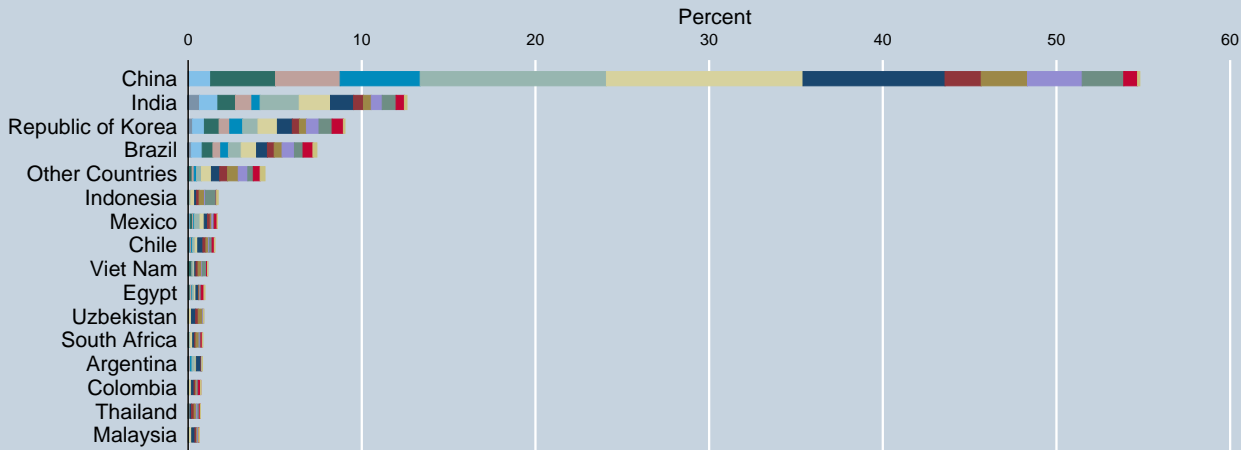

# Distribution of CERs issued by Host Party

Total number of CERs issued: 1,986,843,138

Year of date of issuance  
Data as of 31 Jul 2019  
Source: UNFCCC