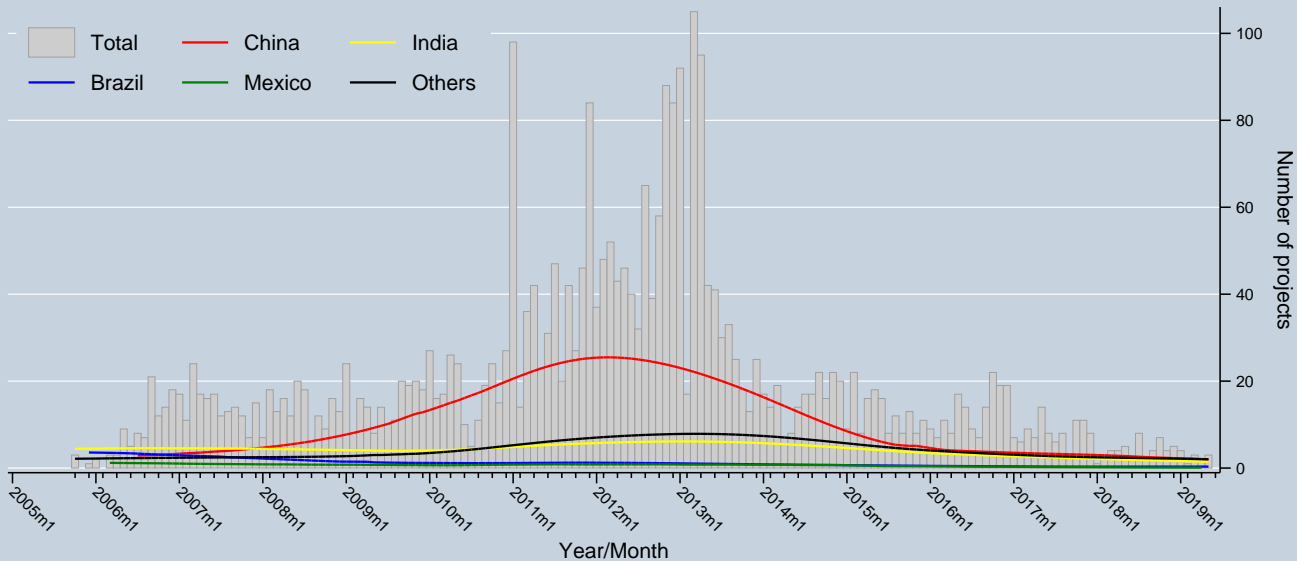

Trend of projects issued and issuing for the first time by Host Party

Data as of 31 May 2019
Source: UNFCCC

Notes: Trends are locally weighted regressions at a bandwidth of 0.50