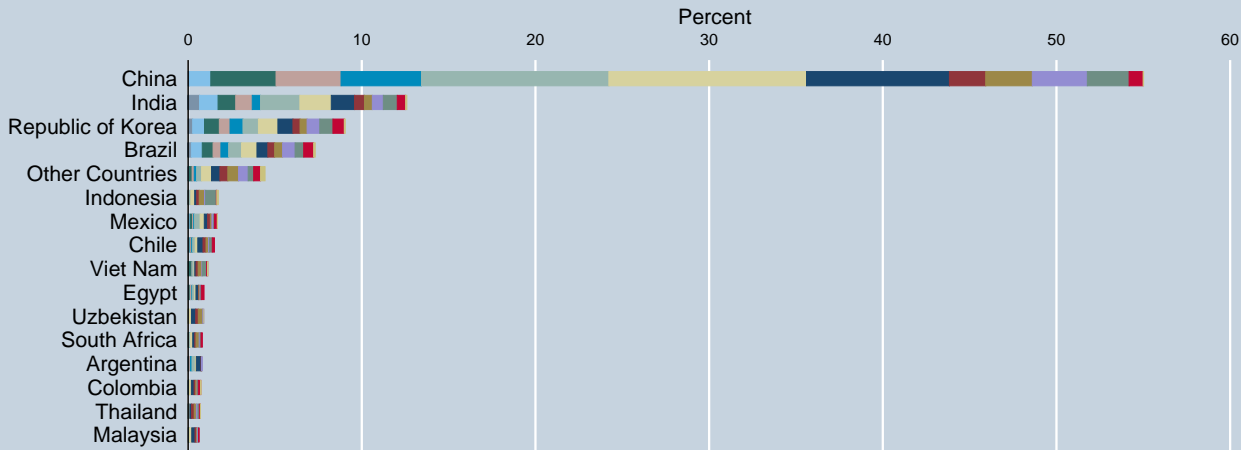

Distribution of CERs issued by Host Party

Total number of CERs issued: 1,975,455,273

Year of date of issuance
Data as of 31 May 2019
Source: UNFCCC