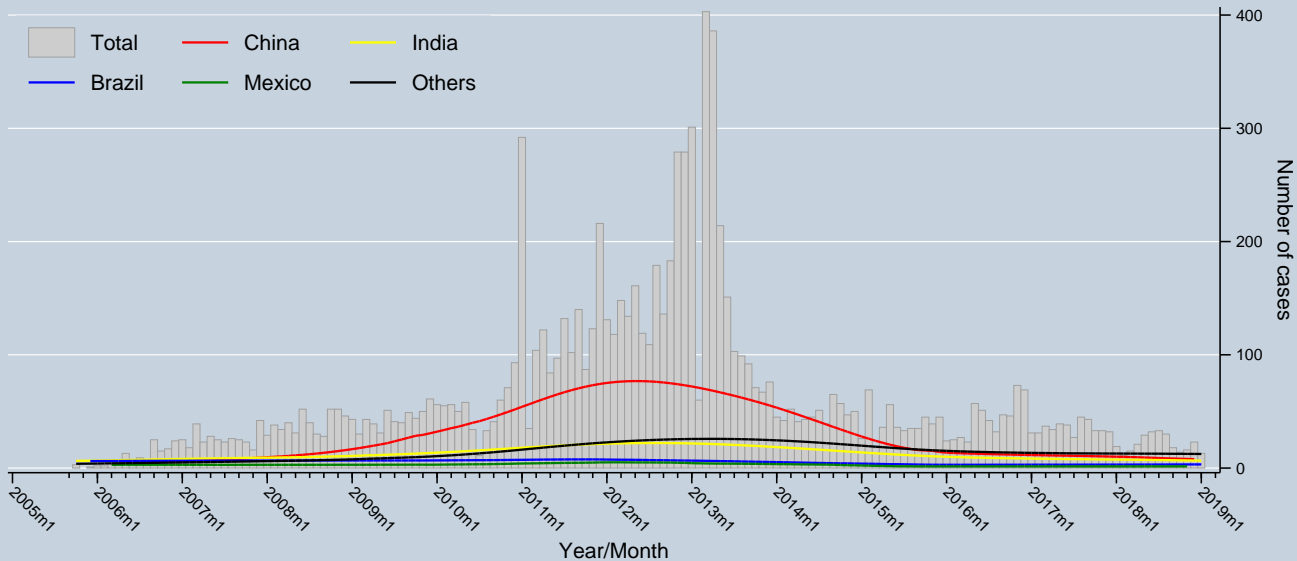

Trend of issued and issuing cases by Host Party

Data as of 31 Mar 2019
Source: UNFCCC

Notes: Trends are locally weighted regressions at a bandwidth of 0.50