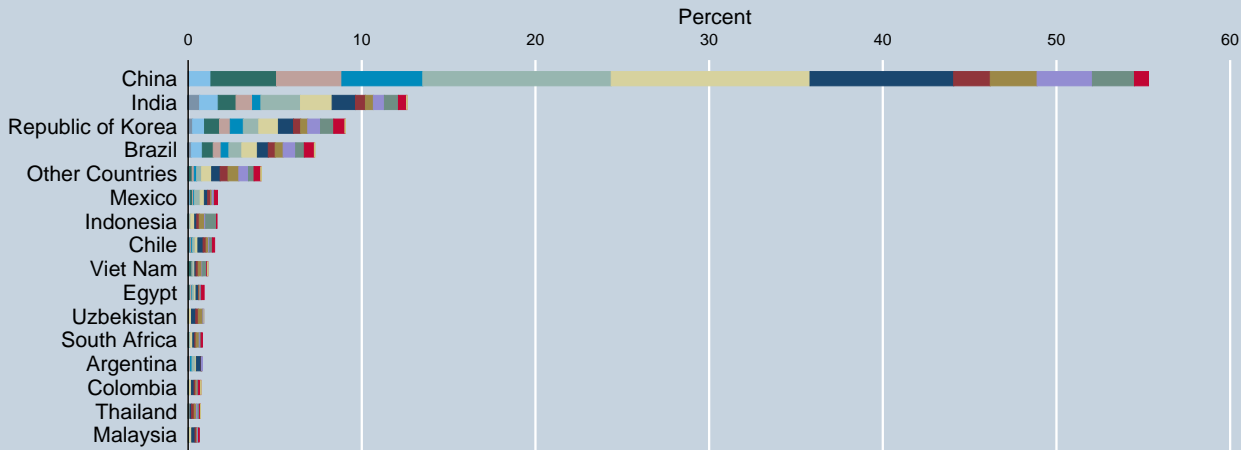

Distribution of CERs issued by Host Party

Total number of CERs issued: 1,964,361,452

Year of date of issuance
Data as of 31 Mar 2019
Source: UNFCCC