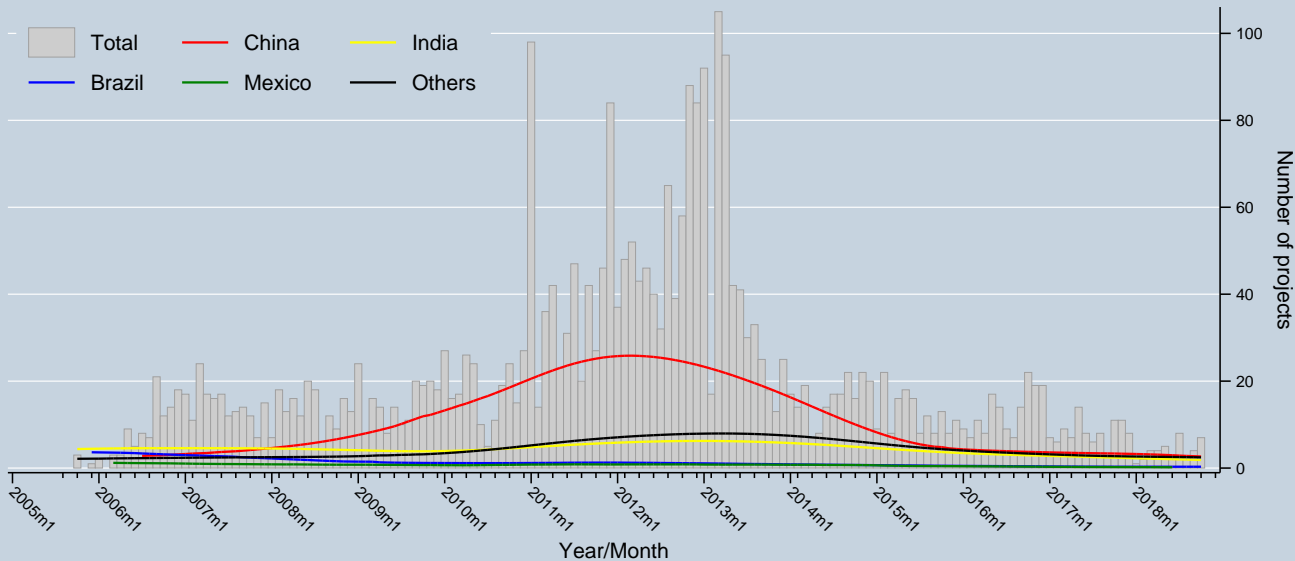

Trend of projects issued and issuing for the first time by Host Party

Data as of 31 Oct 2018
Source: UNFCCC

Notes: Trends are locally weighted regressions at a bandwidth of 0.50