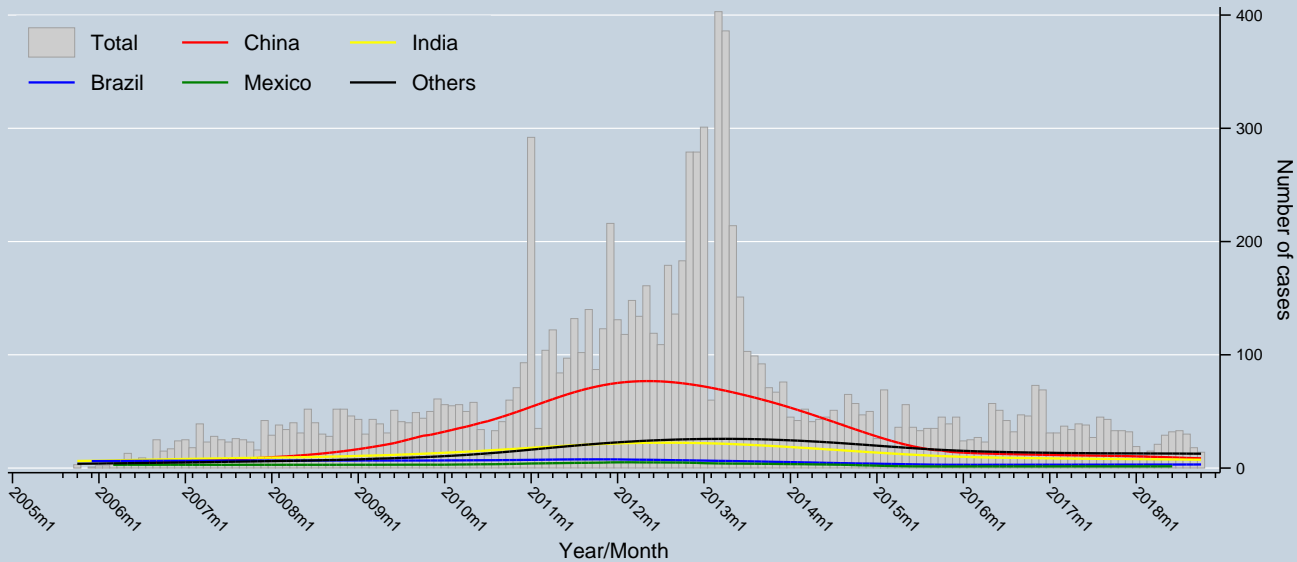

## Trend of issued and issuing cases by Host Party

Data as of 31 Oct 2018  
Source: UNFCCC

Notes: Trends are locally weighted regressions at a bandwidth of 0.50