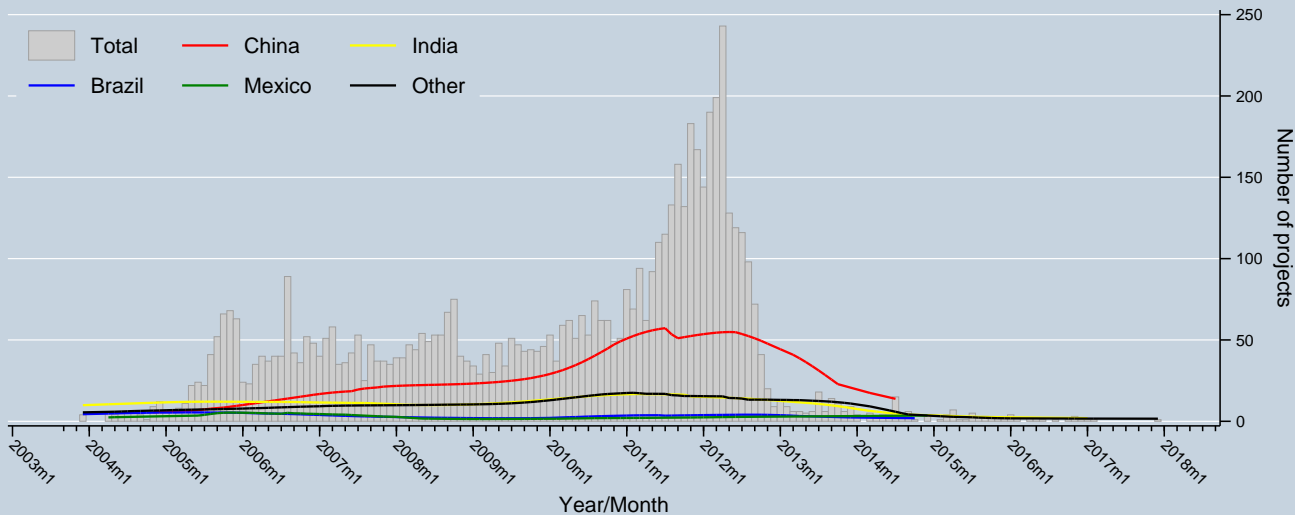

## Trend of projects entering validation by Host Party

Data as of 31 Jul 2018  
Source: UNFCCC

Notes: Trends are locally weighted regressions at a bandwidth of 0.50

Projects entering validation can be discontinued at any stage (excl. projects that have been resubmitted)