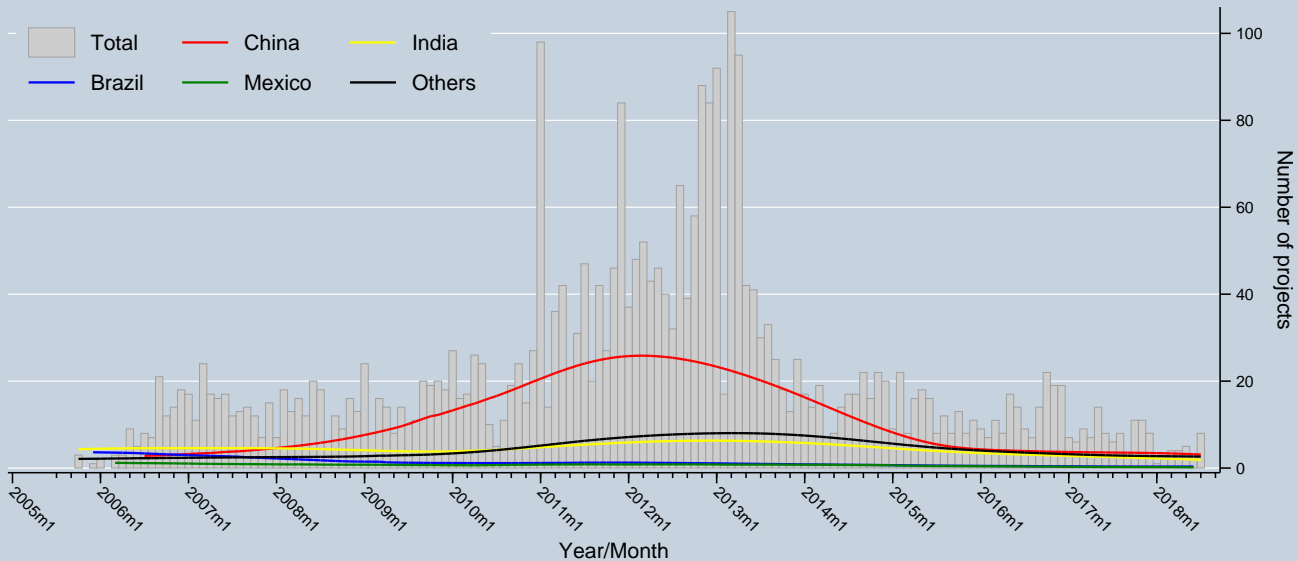

Trend of projects issued and issuing for the first time by Host Party

Data as of 31 Jul 2018
Source: UNFCCC

Notes: Trends are locally weighted regressions at a bandwidth of 0.50