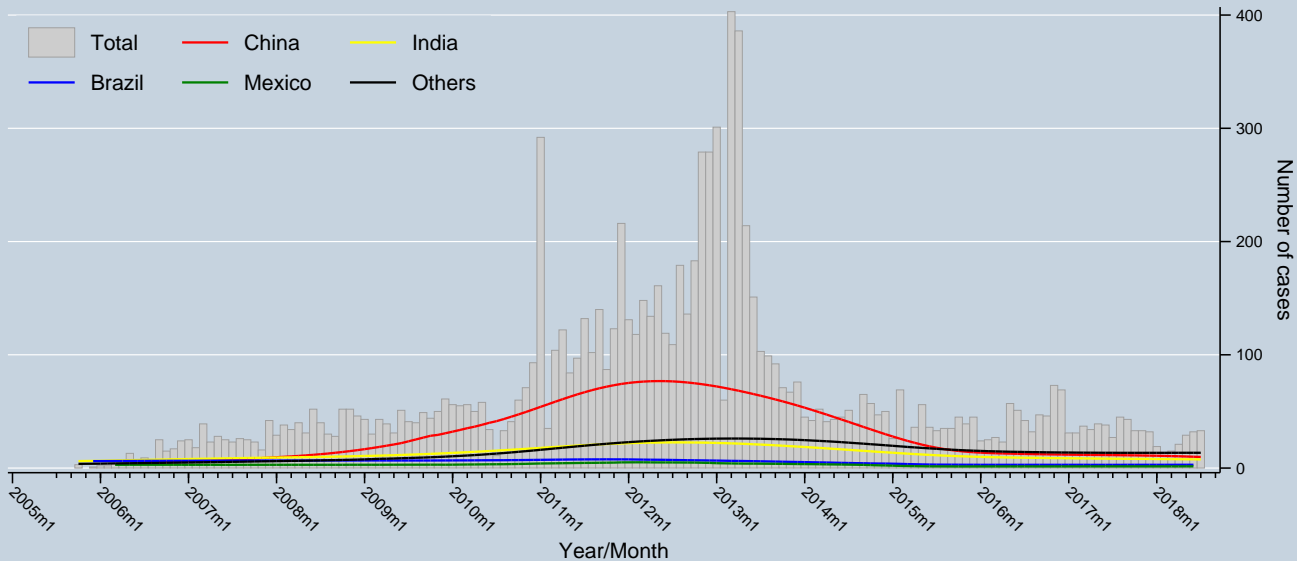

Trend of issued and issuing cases by Host Party

Data as of 31 Jul 2018
Source: UNFCCC

Notes: Trends are locally weighted regressions at a bandwidth of 0.50