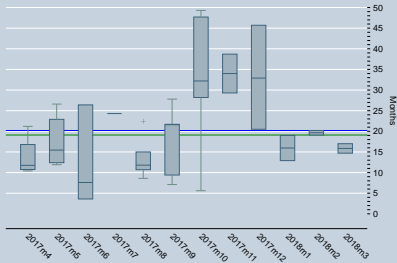

Average time taken from validation to request for registration

20.2 months is the median over the last 12 months (blue line)
19.1 months is the median over the last 3 months (green line)

Data as of 30 Apr 2018

3 record(s) are greater than 60 months and not displayed

Source: UNFCCC