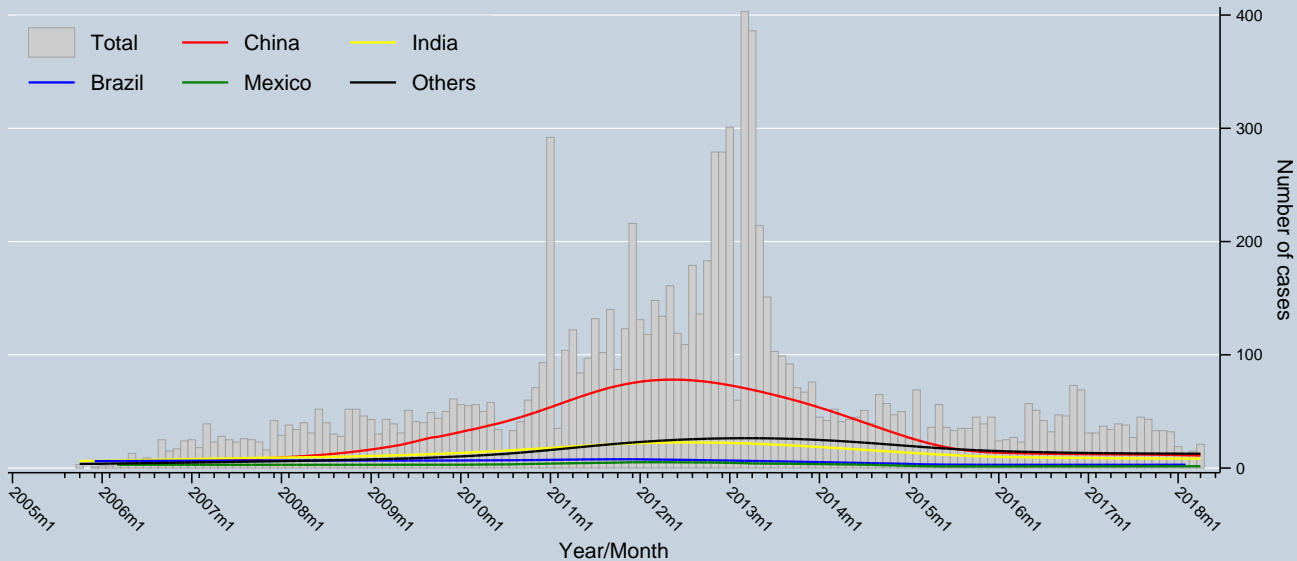

Trend of issued and issuing cases by Host Party

Data as of 30 Apr 2018
Source: UNFCCC

Notes: Trends are locally weighted regressions at a bandwidth of 0.50