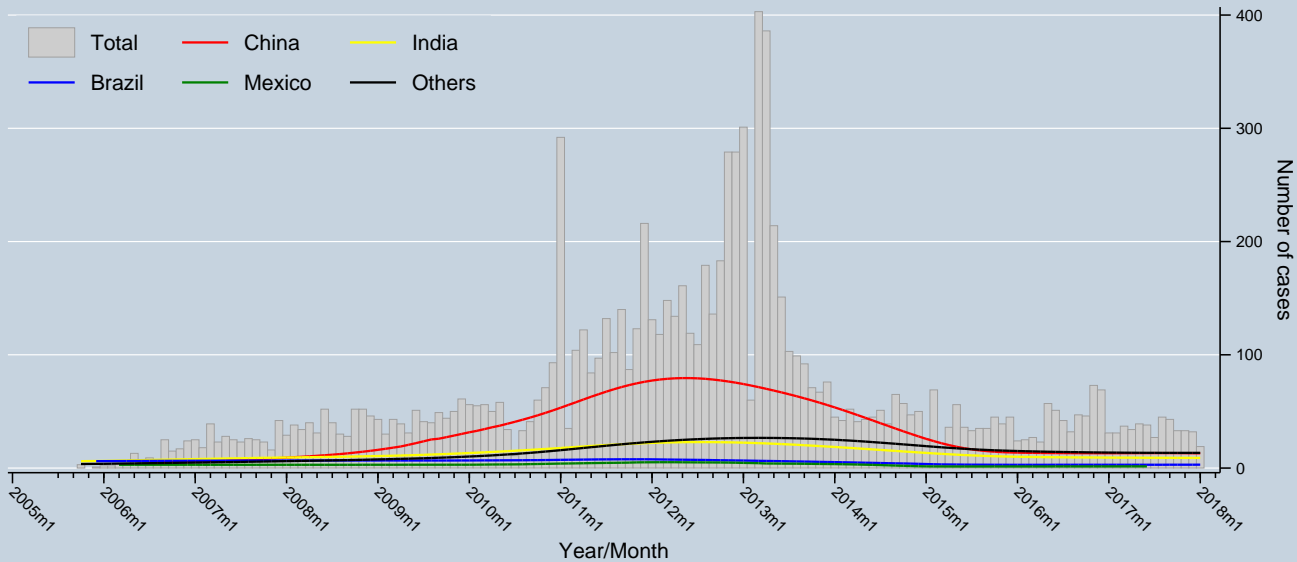

## Trend of issued and issuing cases by Host Party

Data as of 31 Jan 2018  
Source: UNFCCC

Notes: Trends are locally weighted regressions at a bandwidth of 0.50