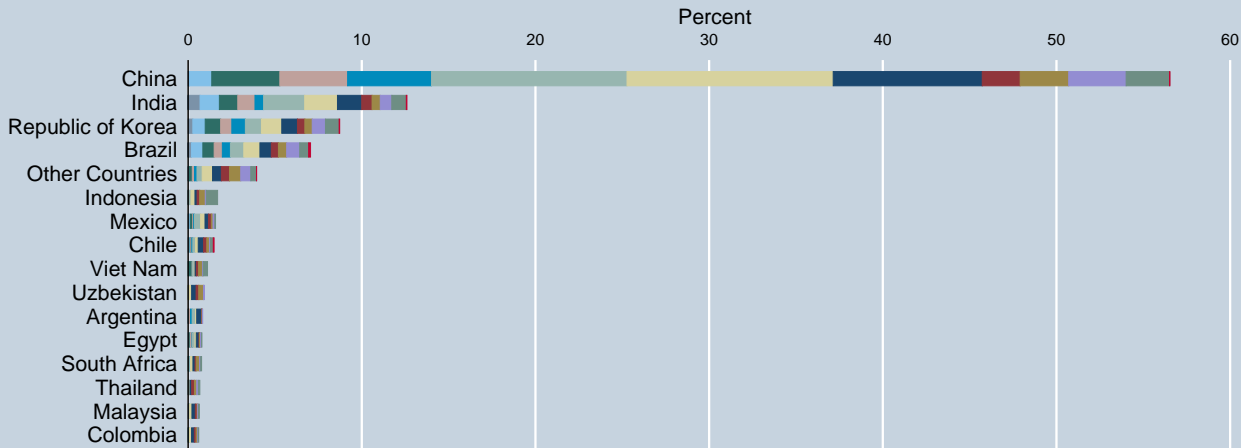

Distribution of CERs issued by Host Party

Total number of CERs issued: 1,893,775,579

Year of date of issuance
Data as of 31 Jan 2018
Source: UNFCCC