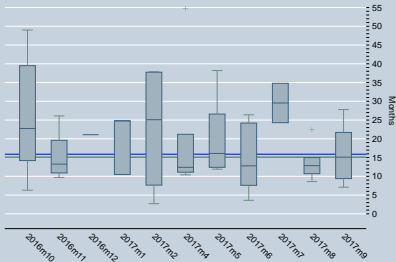

Average time taken from validation to request for registration

15.9 months is the median over the last 12 months (blue line)

15.1 months is the median over the last 3 months (green line)

Data as of 31 Oct 2017

2 record(s) are greater than 60 months and not displayed

Source: UNFCCC