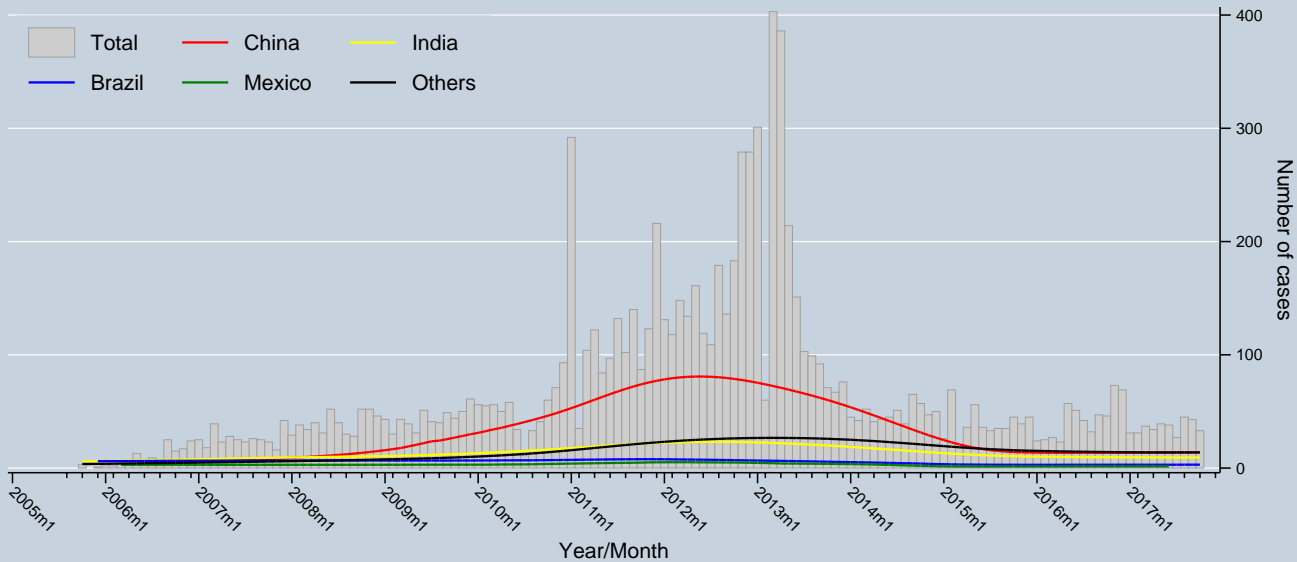

Trend of issued and issuing cases by Host Party

Data as of 31 Oct 2017
Source: UNFCCC

Notes: Trends are locally weighted regressions at a bandwidth of 0.50