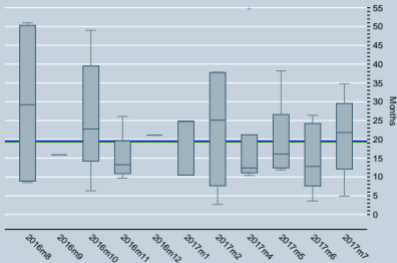

## Average time taken from validation to request for registration

19.6 months is the median over the last 12 months (blue line)

19.3 months is the median over the last 3 months (green line)

Data as of 31 Aug 2017

3 record(s) are greater than 60 months and not displayed

Source: UNFCCC

Boxes: 75th percentile (upper hinge), median (centre line), 25th percentile (lower hinge); Whiskers: Adjacent values; Crosses: Outliers