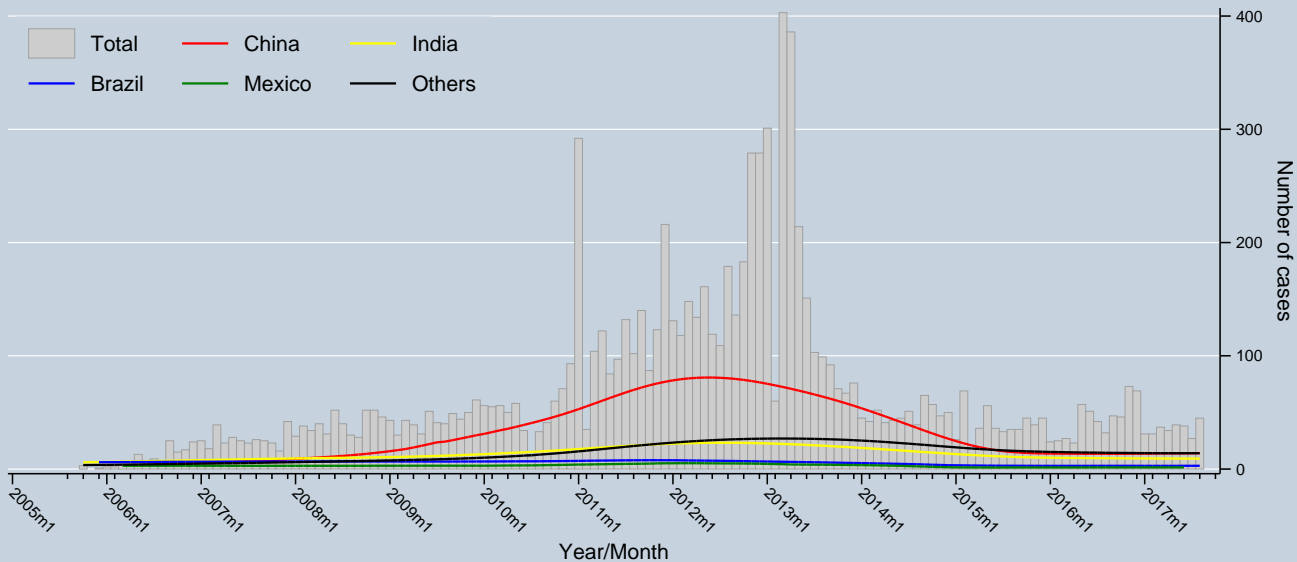

## Trend of issued and issuing cases by Host Party

Data as of 31 Aug 2017  
Source: UNFCCC

Notes: Trends are locally weighted regressions at a bandwidth of 0.50