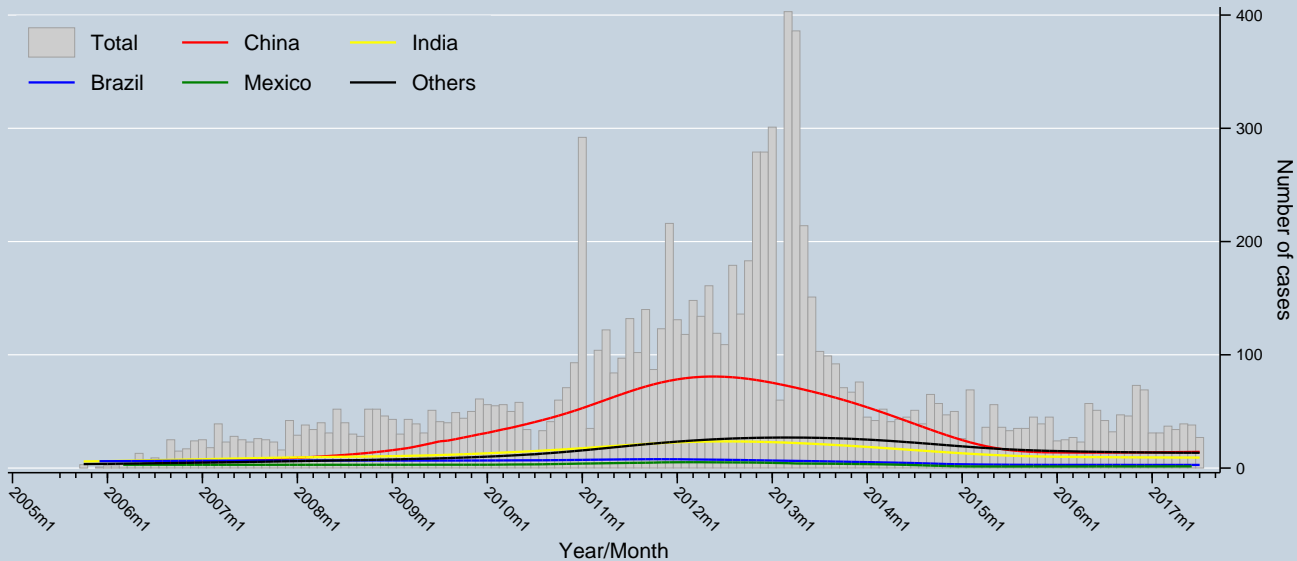

Trend of issued and issuing cases by Host Party

Data as of 31 Jul 2017
Source: UNFCCC

Notes: Trends are locally weighted regressions at a bandwidth of 0.50