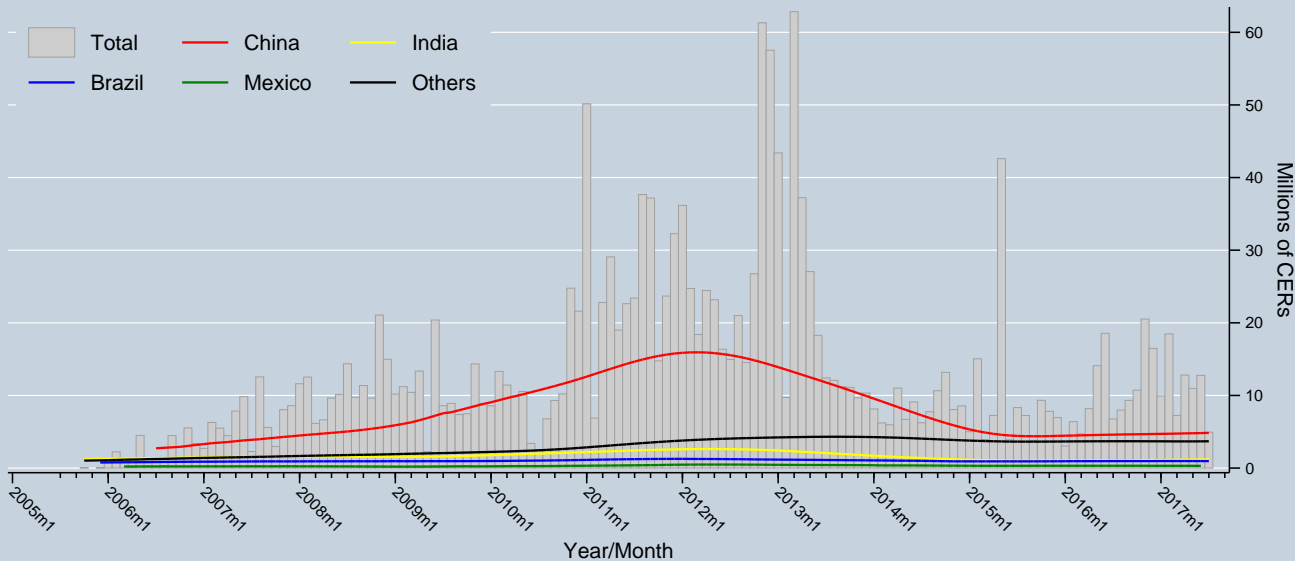

Trend of CERs issued and issuing by Host Party

Data as of 31 Jul 2017
Source: UNFCCC

Notes: Trends are locally weighted regressions at a bandwidth of 0.50