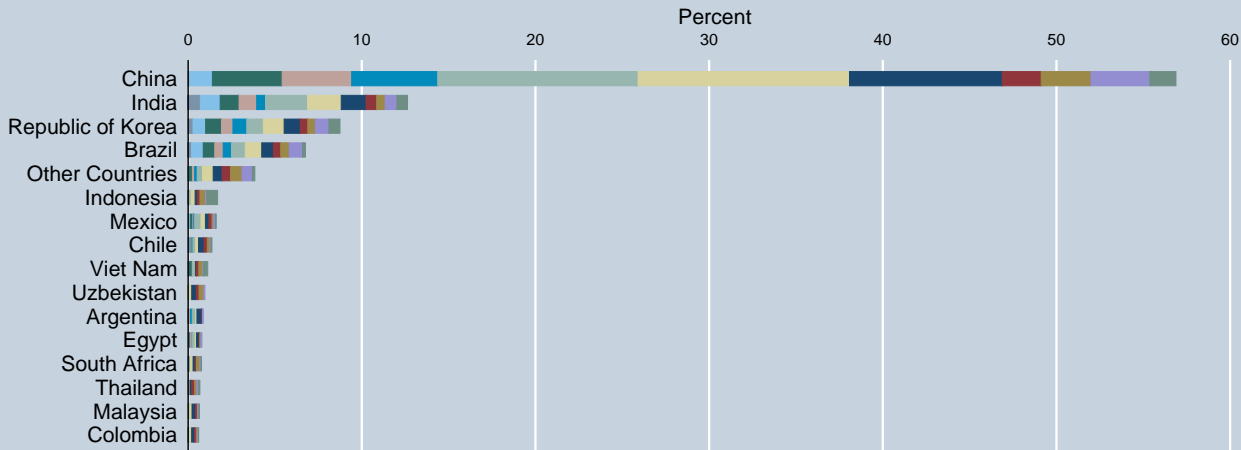

Distribution of CERs issued by Host Party

Total number of CERs issued: 1,847,123,673

Year of date of issuance
Data as of 31 Jul 2017
Source: UNFCCC