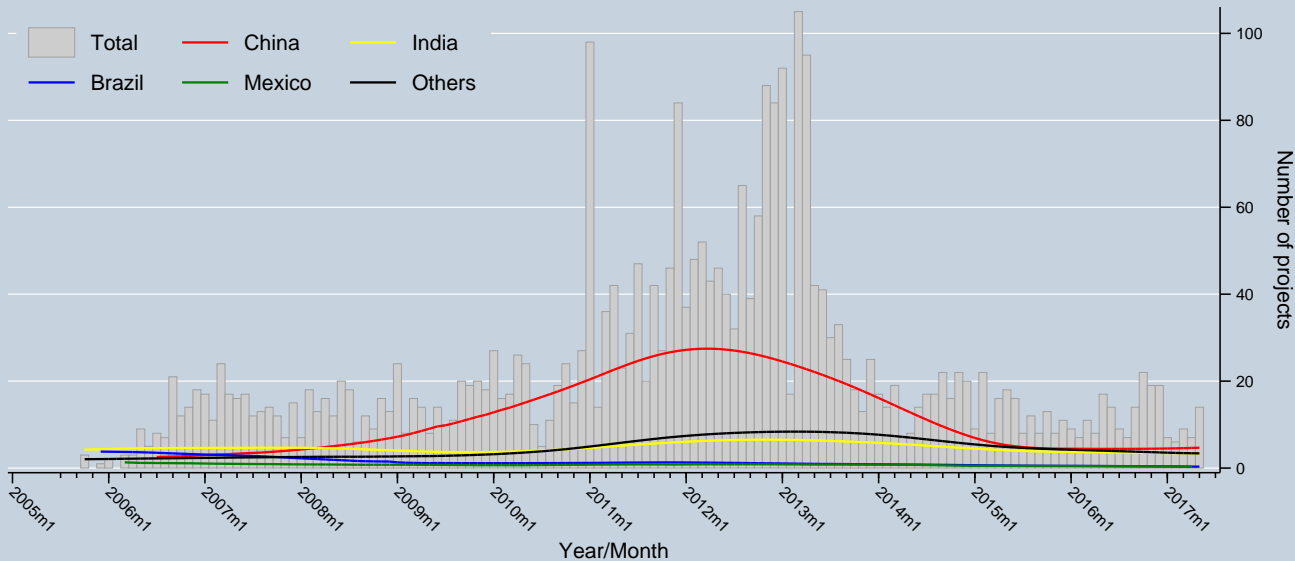

Trend of projects issued and issuing for the first time by Host Party

Data as of 31 May 2017
Source: UNFCCC

Notes: Trends are locally weighted regressions at a bandwidth of 0.50