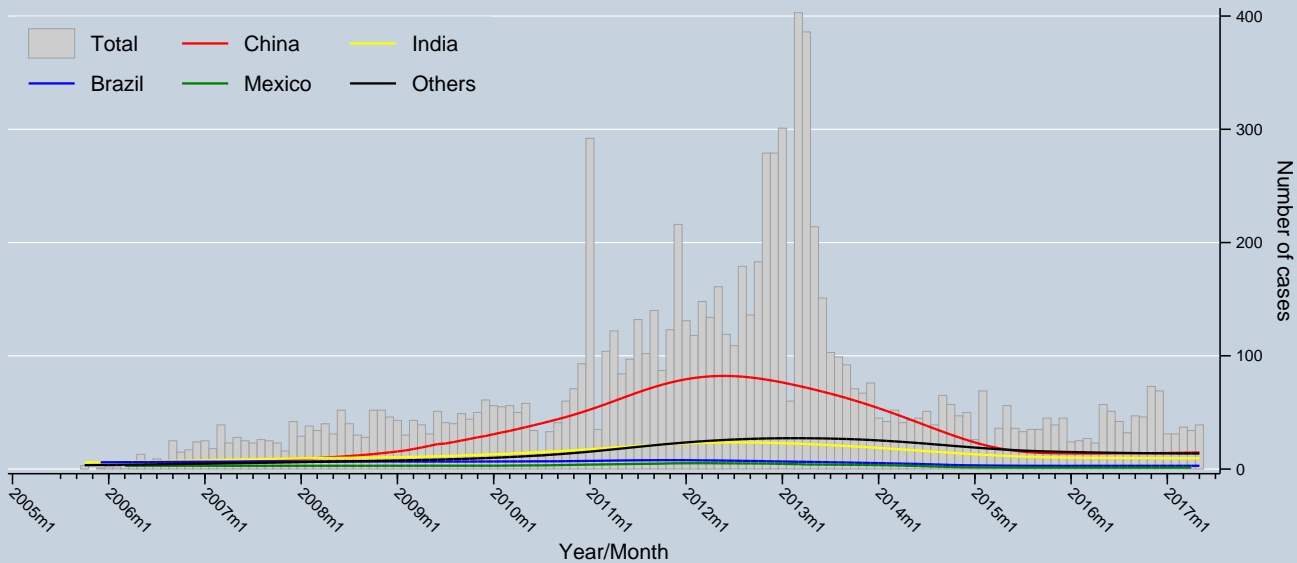

Trend of issued and issuing cases by Host Party

Data as of 31 May 2017
Source: UNFCCC

Notes: Trends are locally weighted regressions at a bandwidth of 0.50