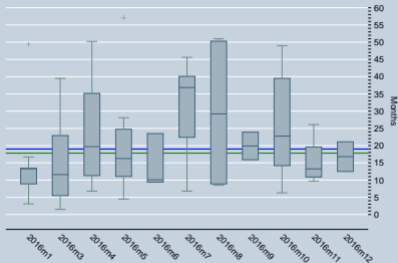

Average time taken from validation to request for registration

19.0 months is the median over the last 12 months (blue line)
17.8 months is the median over the last 3 months (green line)

Data as of 31 Jan 2017
6 record(s) are greater than 60 months and not displayed

Source: UNFCCC