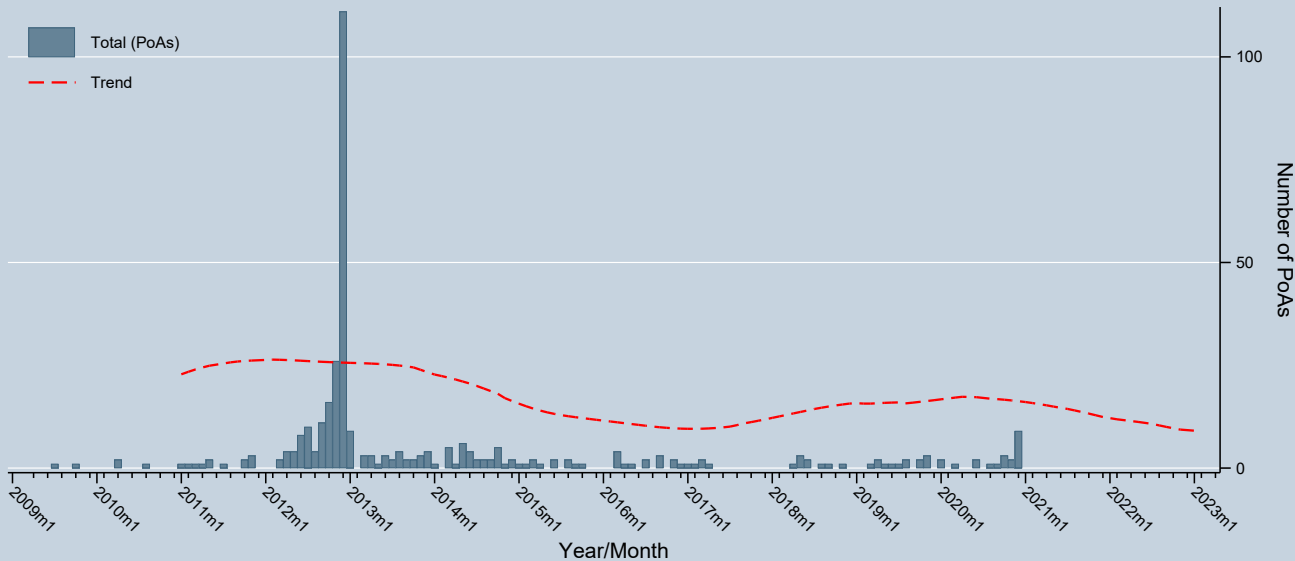

PoAs registered

Data as of 31 Dec 2023
Source: UNFCCC

Notes: Trend is a locally weighted regression at a bandwidth of 0.50.